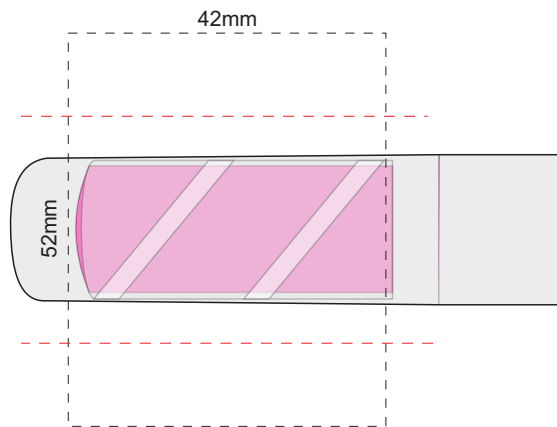

100% of Actual Size
Pad Print

100% of Actual Size
Screen Print (one colour)

Red Line = Exact opposites of the product
(centre artwork to the red line)

100% of Actual Size
Direct Digital