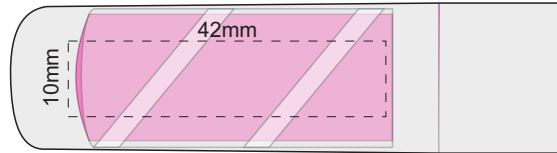

100% of Actual Size
Pad Print

100% of Actual Size
Screen Print (one colour)

Red Line = Exact opposites of the product
(centre artwork to the red line)

100% of Actual Size
Direct Digital