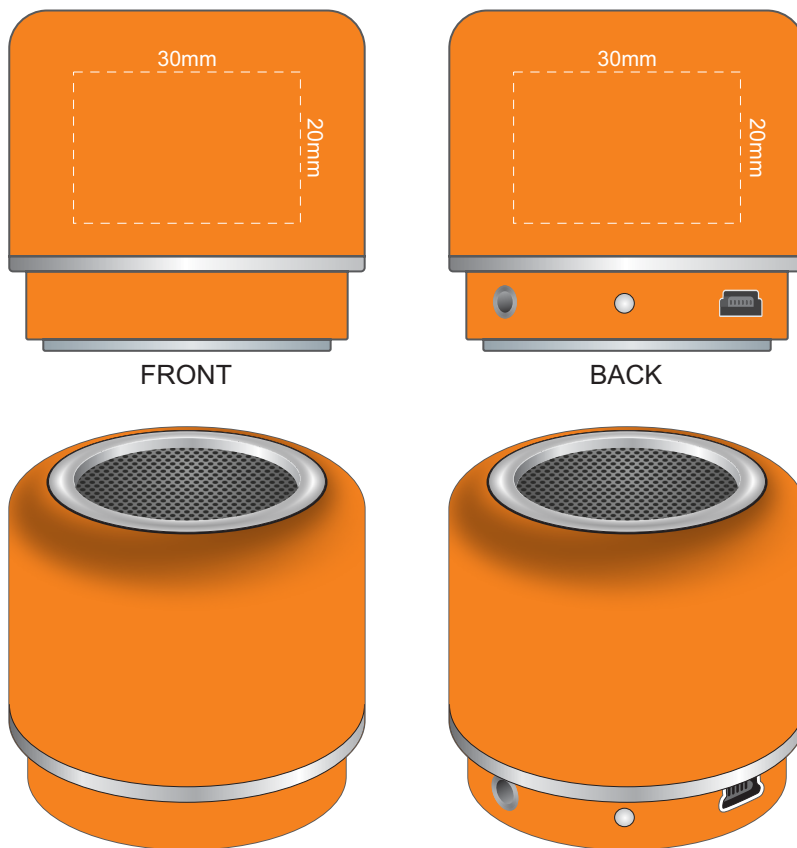

100% of Actual Size
Pad Print

100% of Actual Size
Pad Print - Gift Box

Lid Opening is on this side
(lid lifts up)