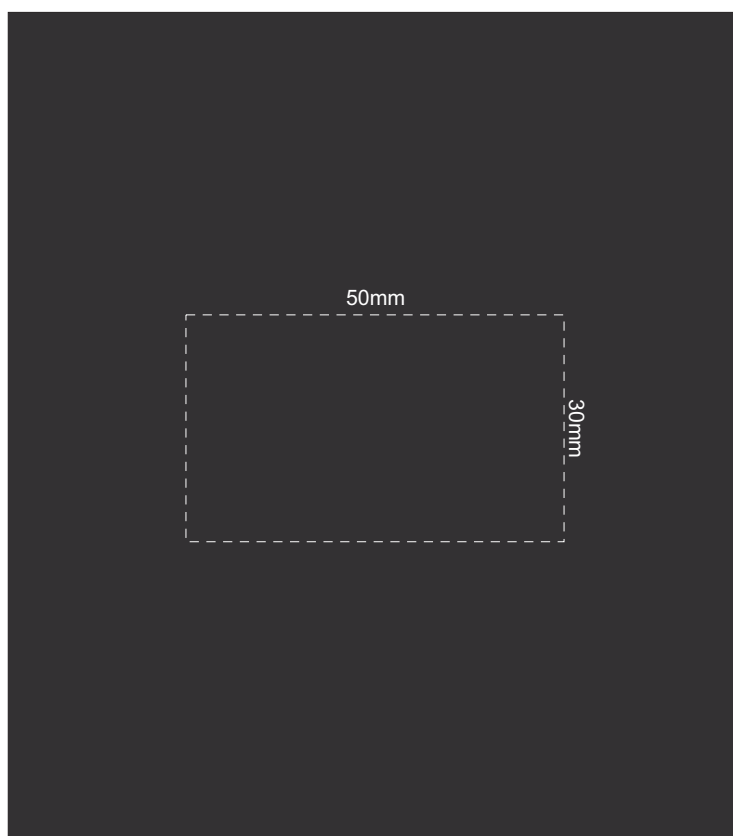

100% of Actual Size
Pad Print

100% of Actual Size
Pad Print - Gift Box

Lid Opening is on this side
(lid lifts up)