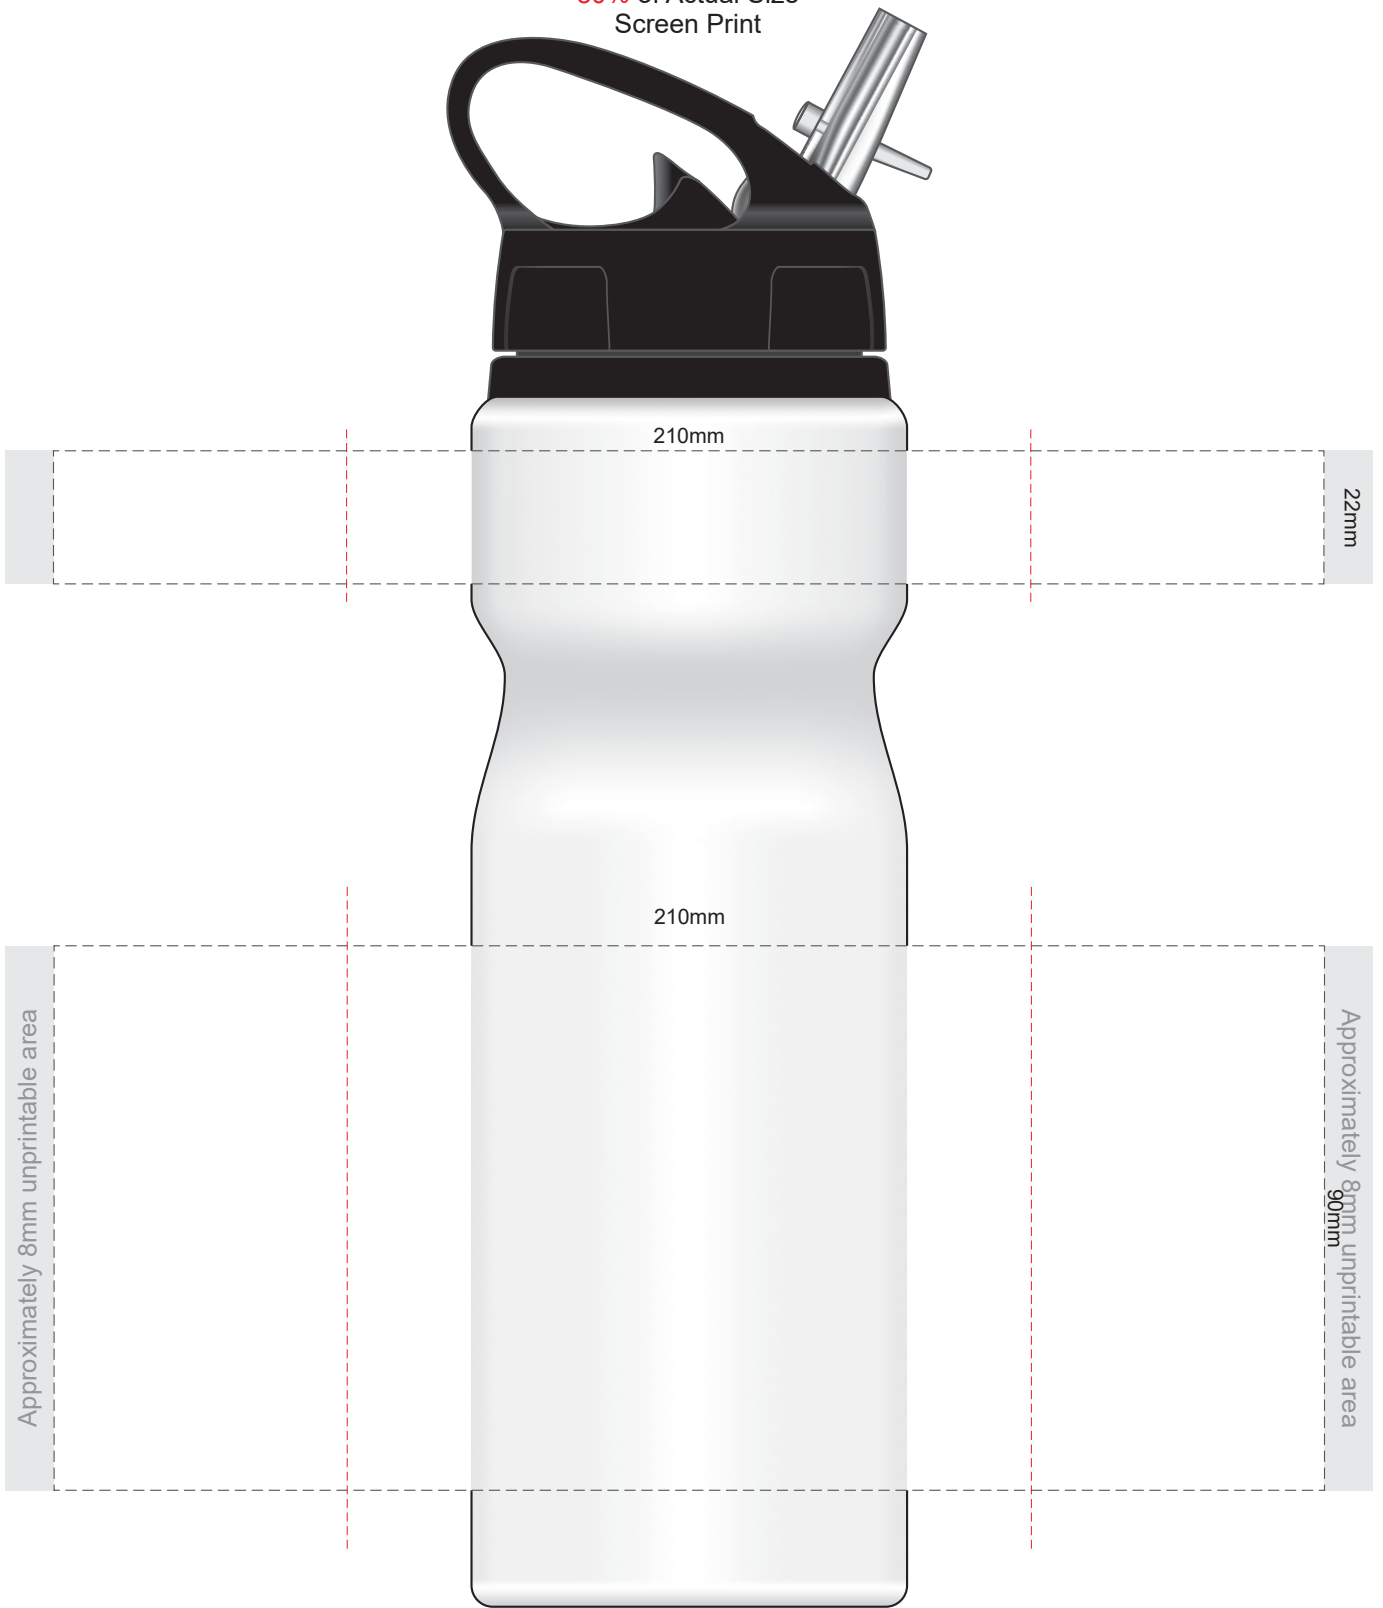

100% of Actual Size
Pad Print

80% of Actual Size
Screen Print

Red Line = Exact opposites of the product
(centre artwork to the red line)

80% of Actual Size
Rotary Digital
(Gloss Finish)

Red Line = Exact opposites of the product
(centre artwork to the red line)