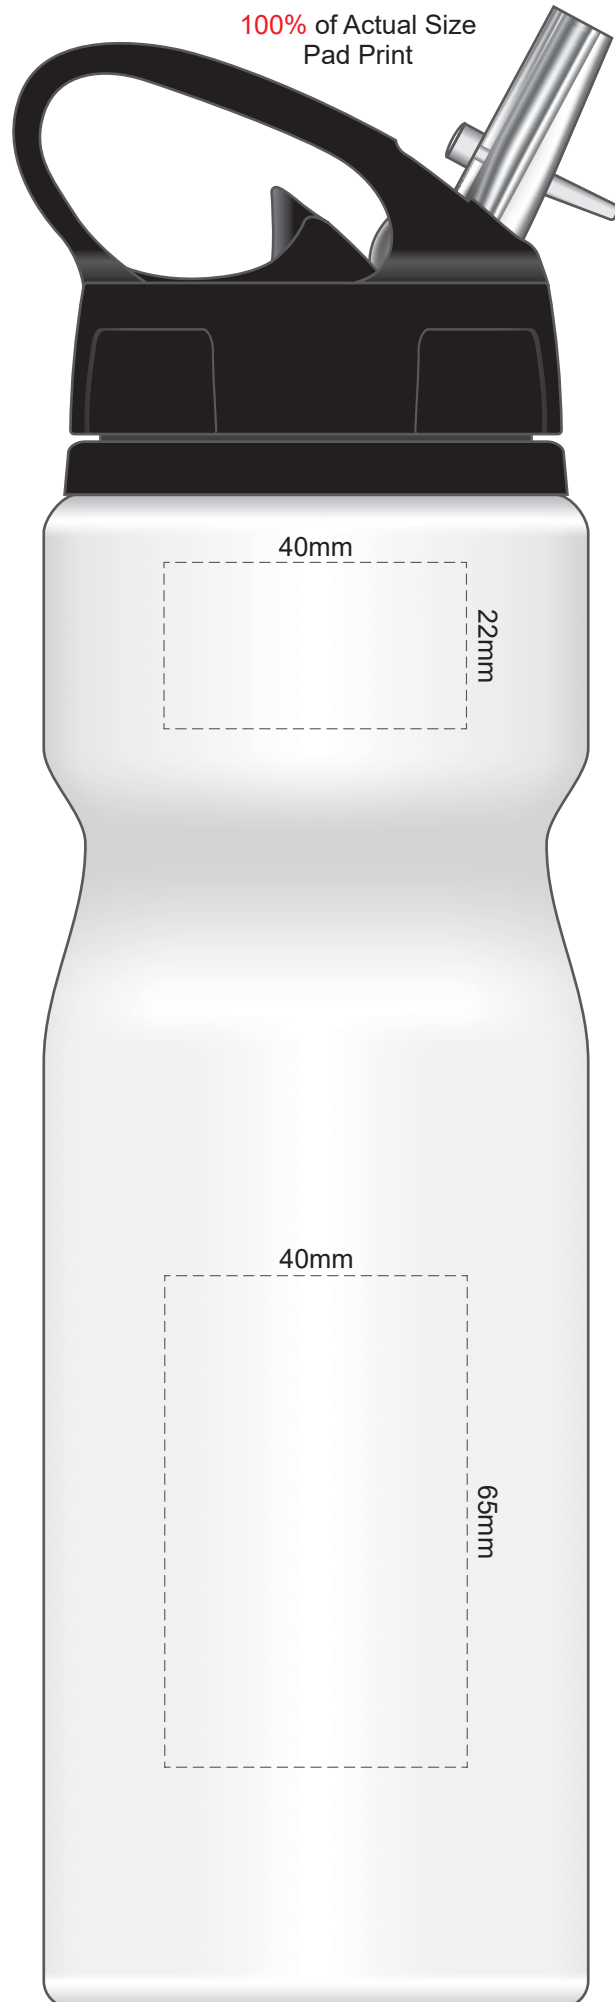

100% of Actual Size
Pad Print

80% of Actual Size
Screen Print

Red Line = Exact opposites of the product
(centre artwork to the red line)

80% of Actual Size
Rotary Digital
(Gloss Finish)

Red Line = Exact opposites of the product
(centre artwork to the red line)