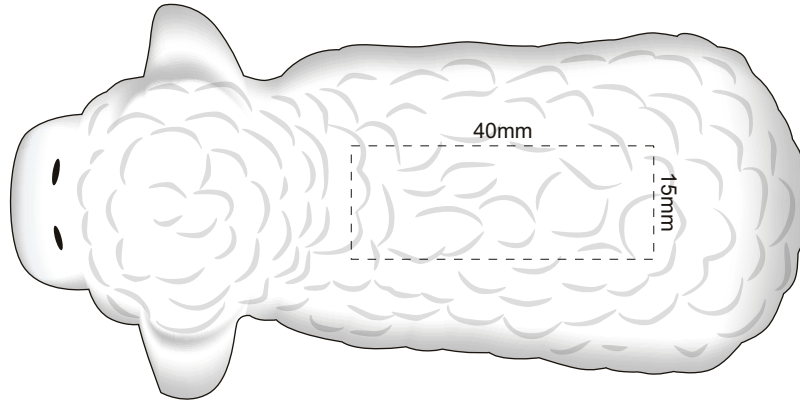

100% of Actual Size
Pad Print (one colour)

We wish to advise that, due to the surface & general makeup of this stress product, we cannot guarantee a solid print true to PMS colour. Print will degrade with regular use.