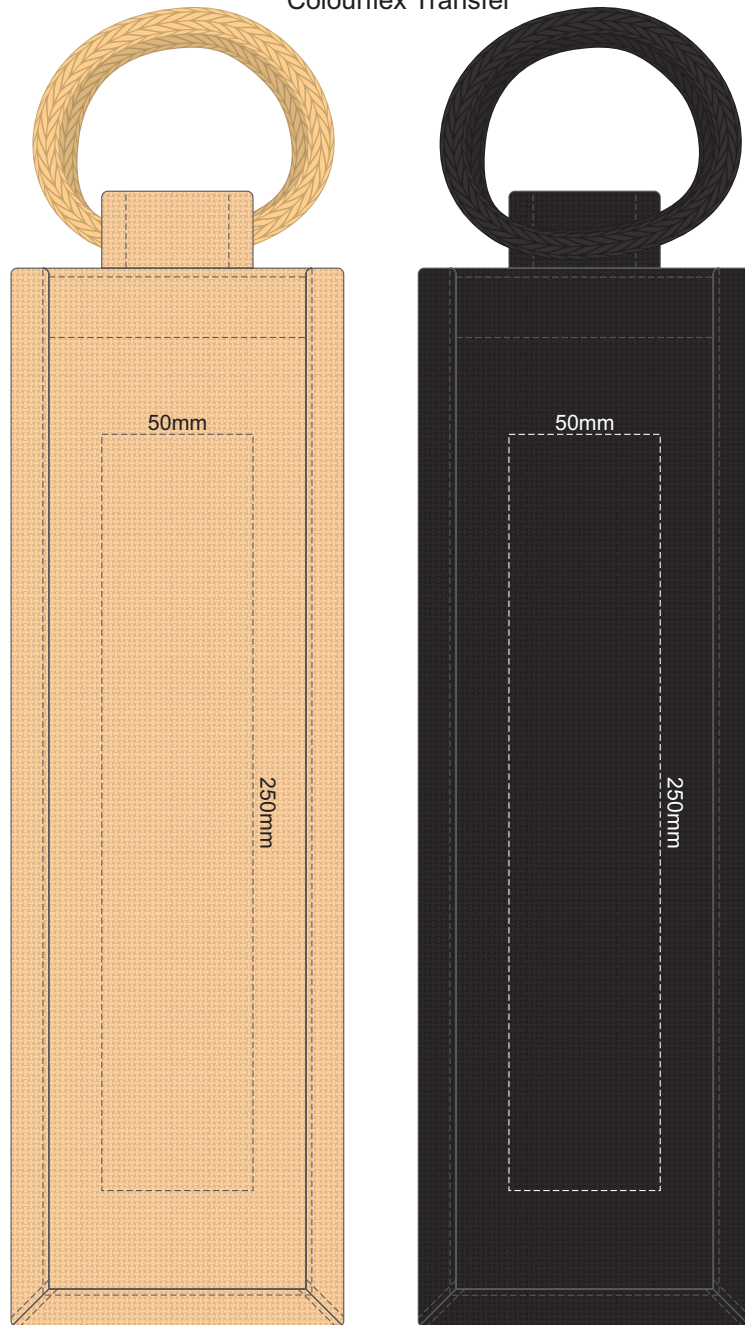

40% of Actual Size
Screen Print (one colour)
Colourflex Transfer

Screen Print:

Please be aware the artwork will be significantly affected by the texture of the bag.
Fine detailing, small text will be lost in the texture of the bag and may not be legible.