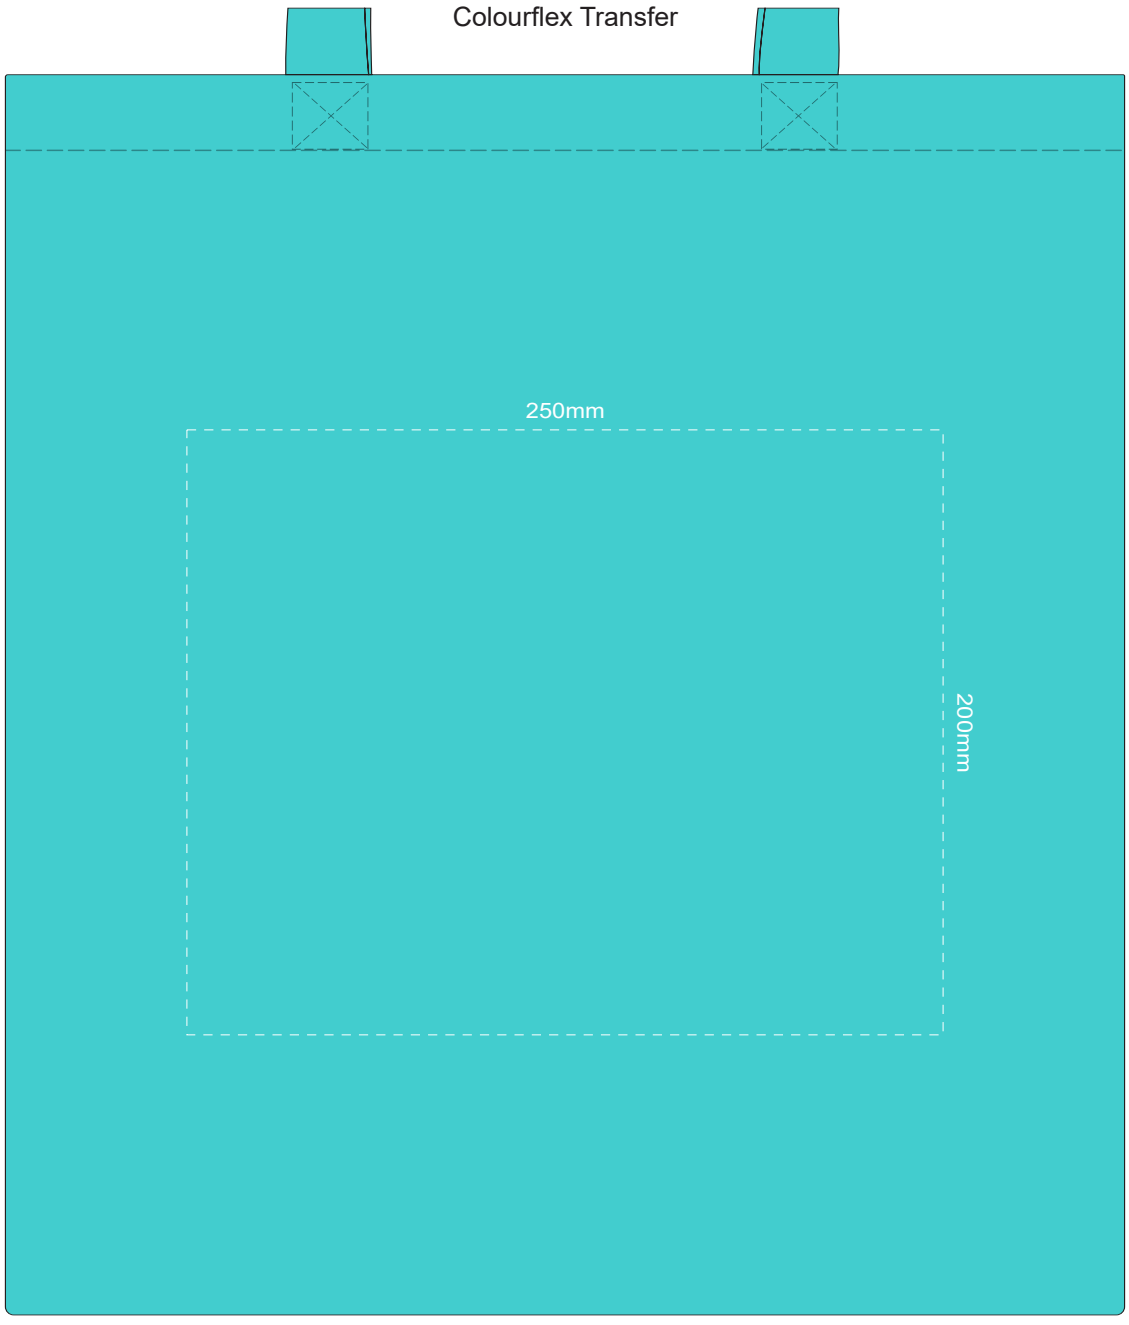

40% of Actual Size
Colourflex Transfer

Please note the orientation of these print areas may be rotated to best suit your needs.