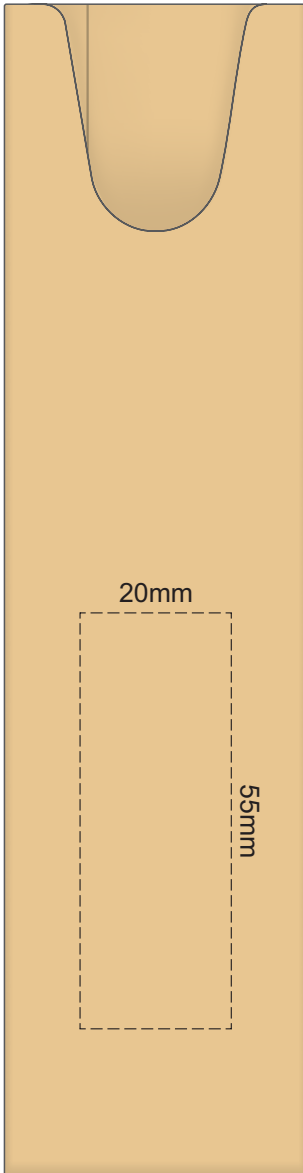

100% of Actual Size
Pad Print

POSITION C

POSITION F

POSITION G

POSITION H

POSITION I

100% of Actual Size
Pad Print (one side only)

100% of Actual Size
Digital Packaging Print
(one side only)

Digital Print is only available for natural option
Artwork will be printed directly onto the product via CMYK printing (no white),
colours will not be vibrant due to white ink not being available for this process.