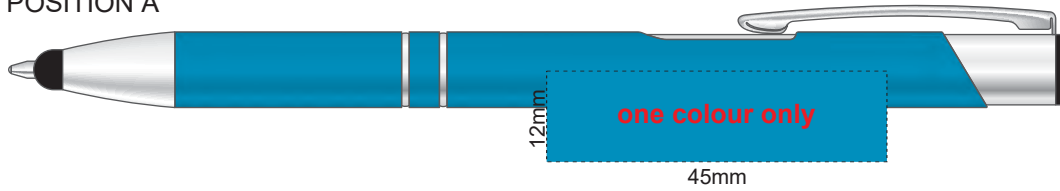

100% of Actual Size
Screen Print (One Colour)

POSITION A

100% of Actual Size
Pad Print

POSITION D

POSITION E

100% of Actual Size
Laser Engraving

POSITION D

POSITION E

Engraves to Oxidised White