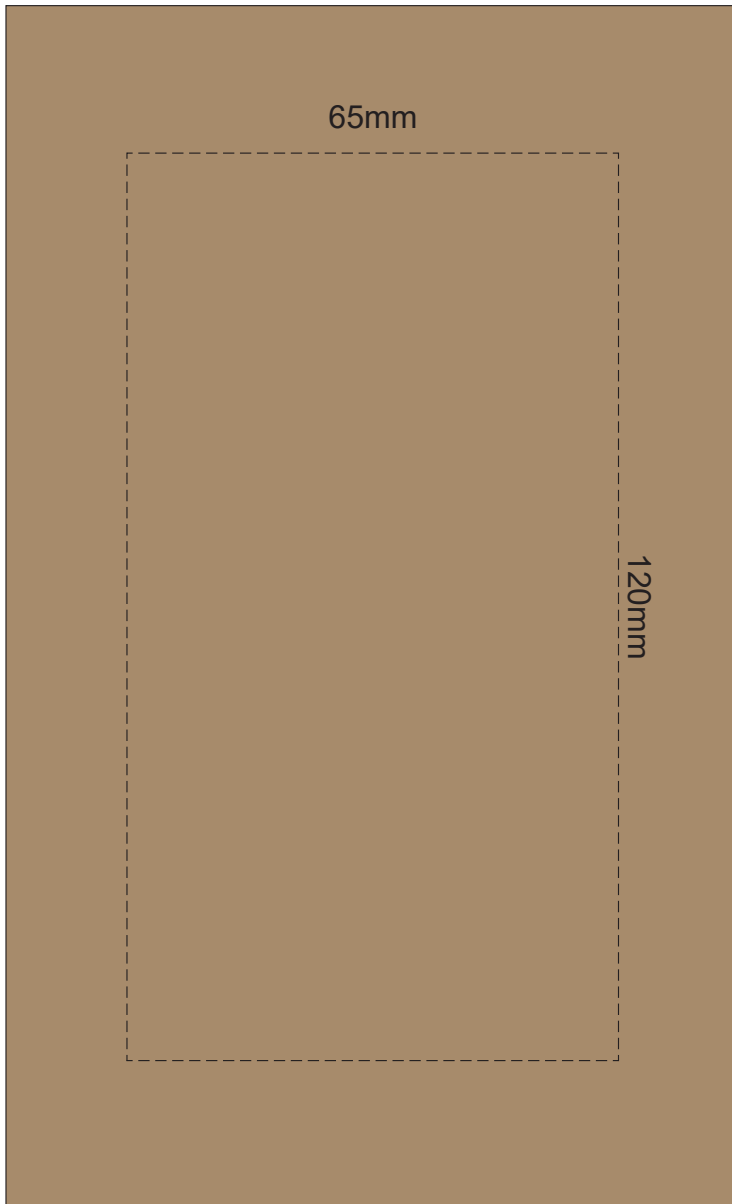

100% of Actual Size
Digital Packaging Print
FRONT

Artwork will be printed directly onto the product via CMYK printing (no white), colours will not be vibrant due to white ink not being available for this process.