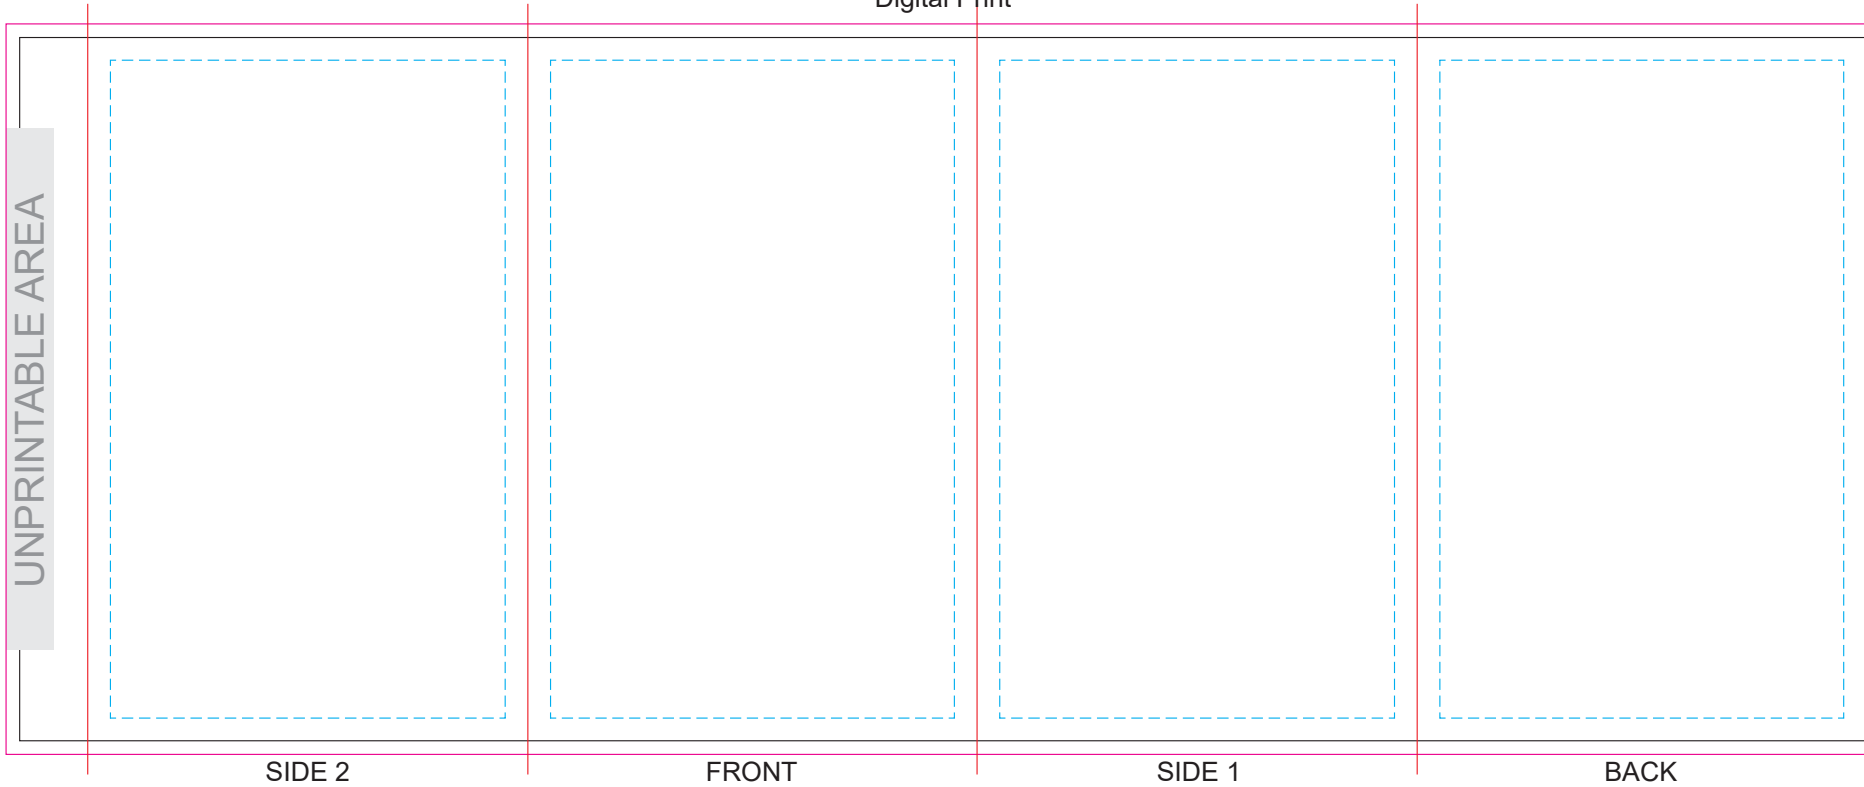

BAND LID

Yellow	Yellow
Orange	Red X
Red	Red
Green	Green
Blue	Red X
Dark Blue	Red X
Black	Black

100% of Actual Size
Pad Print

BAND LID

Yellow	Yellow
Orange	Red X
Red	Red
Green	Green
Light Blue	Red X
Dark Blue	Red X
Black	Black

100% of Actual Size
Silicone Digital Print

BAND LID

Yellow	Yellow
Orange	Red X
Red	Red
Green	Green
Blue	Red X
Dark Blue	Red X
Black	Black

100% of Actual Size
Debossed

BAND LID

100% of Actual Size
Screen Print (one colour)

100% of Actual Size
Digital Packaging Print
FRONT

Artwork will be printed directly onto the product via CMYK printing (no white), colours will not be vibrant due to white ink not being available for this process.

GIFT BOX SLEEVE

60% of Actual Size

Digital Print

Blue Line = The SIGNIFICANT PRINT AREA
(Keep all critical images & text within this box)

Black Line = Maximum print area

Pink Line = Bleed off to here

Red Line = Fold Line