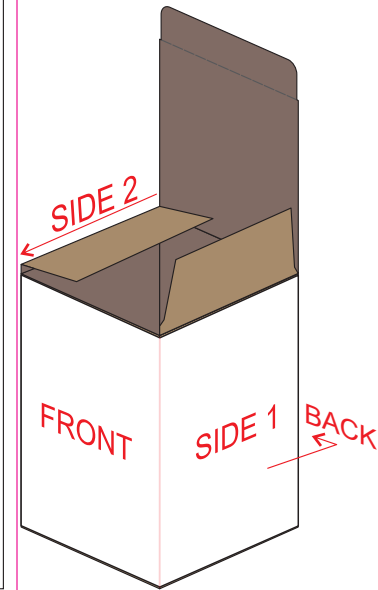

100% of Actual Size
Silicone Digital Print

BAND LID

Yellow	Yellow
Orange	Red X
Red	Red
Green	Green
Blue	Red X
Dark Blue	Red X
Black	Black

100% of Actual Size
Debossed

BAND LID

100% of Actual Size
Screen Print (one colour)

100% of Actual Size
Digital Packaging Print
FRONT

Artwork will be printed directly onto the product via CMYK printing (no white), colours will not be vibrant due to white ink not being available for this process.

GIFT BOX SLEEVE

60% of Actual Size

Digital Print

Blue Line = The SIGNIFICANT PRINT AREA
(Keep all critical images & text within this box)

Black Line = Maximum print area

Pink Line = Bleed off to here

Red Line = Fold Line