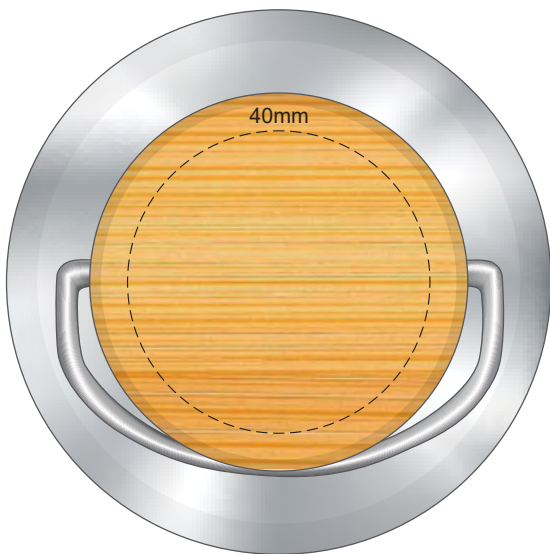

100% of Actual Size
Pad Print

100% of Actual Size
Pad Print

80% of Actual Size
Screen Print

180mm

Approximately 23mm unprintable area

Approximately 23mm unprintable area

120mm

Red Line = Exact opposites of the product
(centre artwork to the red line)

100% of Actual Size
Engraving on Stainless Steel Lid

 Silver Engraves to a Natural Etch

Stainless Steel Lid

100% of Actual Size
Engraving on Wooden Lid

 Engraves to a Natural Etch

Wooden Lid

This product is a natural material, please allow for variances in grain pattern and engraving colour.

100% of Actual Size
Laser Engraving

Engraves to a
Natural Etch

80% of Actual Size
Digital Rotary
(Gloss Finish)

224mm

163mm

Approximately 1mm unprintable area

Approximately 1mm unprintable area

Red Line = Exact opposites of the product
(centre artwork to the red line)

100% of Actual Size
Pad Print (one colour)

Top of Tube

50mm