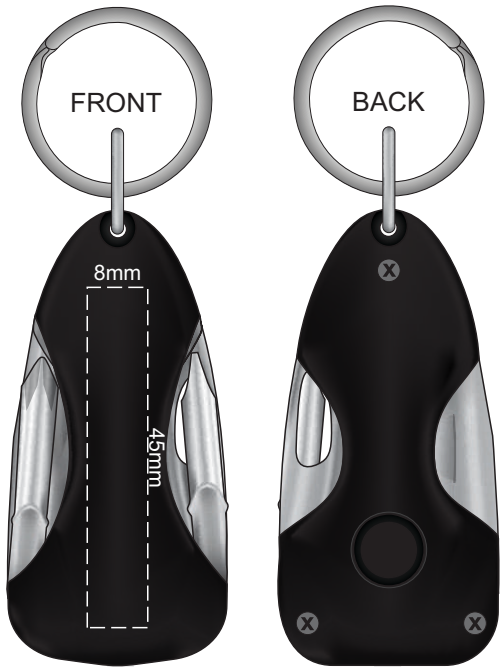

100% of Actual Size
Pad Print

Light

Light

100% of Actual Size
Engraving

Light

Light

Engraves to an
Oxidised White