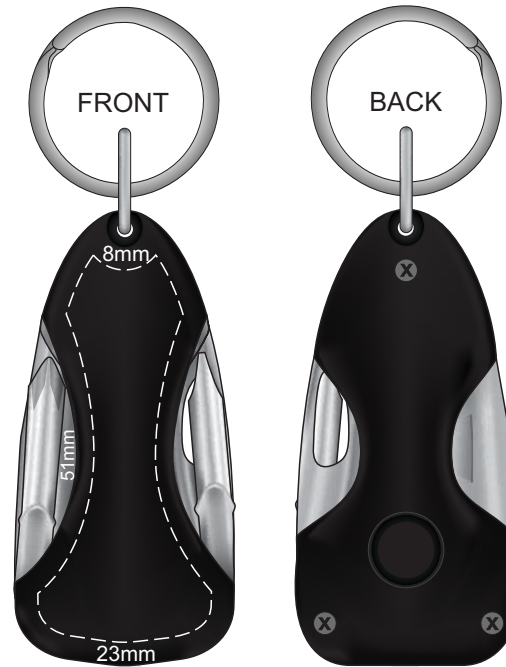

100% of Actual Size
Pad Print

Light

Light

100% of Actual Size
Engraving

Light

Light

Engraves to an
Oxidised White