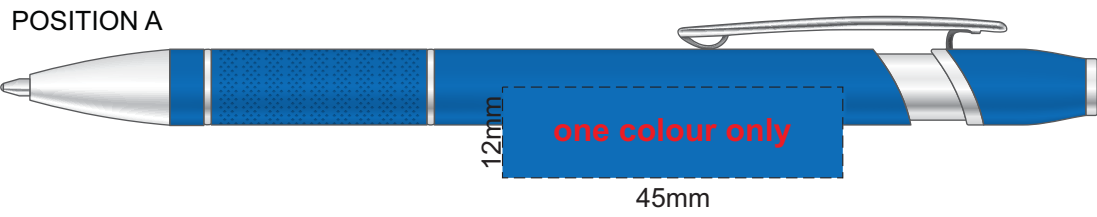

100% of Actual Size
Screen Print (one color)

 Engraves to Oxidised White

100% of Actual Size
Pad Print

100% of Actual Size
Pad Print BACK

100% of Actual Size
Direct Digital

100% of Actual Size
Foil Printing Front Cover
FRONT ONLY

Please note: Print area 70mm x 50mm is **moveable within the red dotted area**, the print area cannot be rotated. The printing will inherit the texture of the substrate which may affect the legibility of small text or appearance of fine detail.