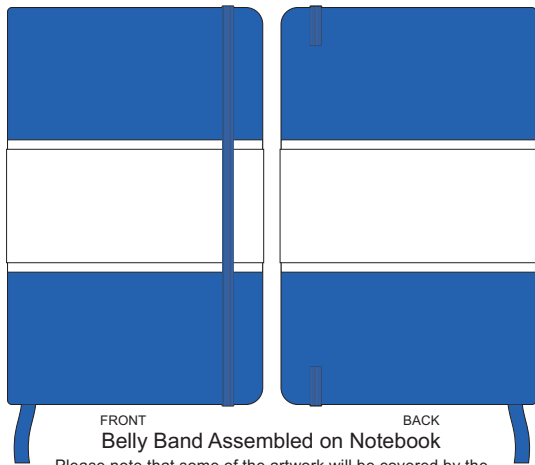

Please note: Print area 70mm x 50mm is **moveable within the red dotted area**, the print area cannot be rotated. The printing will inherit the texture of the substrate which may affect the legibility of small text or appearance of fine detail.

-  Copper Foil Print Colour
-  Silver Foil Print Colour
-  Gold Foil Print Colour

70% of Actual Size
Digital Print - Belly Band Template

Artwork will be printed directly onto the product via CMYK printing (no white), colours will not be vibrant due to white ink not being available for this process

Green Line = Fold Lines when assembled on notebook

Blue Line = The SIGNIFICANT PRINT AREA

(Keep all critical images & text within this box)

Black Line = Maximum print area

Pink Line = Bleed off to here

25% of Actual Size

FRONT BACK
Belly Band Assembled on Notebook
Please note that some of the artwork will be covered by the notebook closure strap when assembled.

100% of Actual Size

100% of Actual Size

65mm

35mm