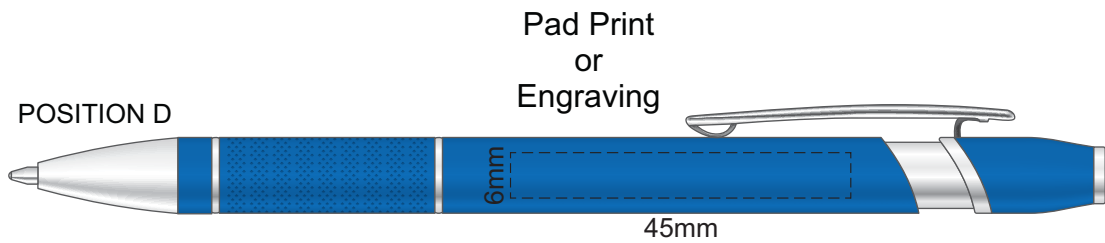

100% of Actual Size
Screen Print (one color)

 Engraves to Oxidised White

100% of Actual Size
Pad Print

100% of Actual Size
Pad Print BACK

100% of Actual Size
Direct Digital

100% of Actual Size
Foil Printing Front Cover
FRONT ONLY

Please note: Print area 70mm x 50mm is **moveable within the red dotted area**, the print area cannot be rotated. The printing will inherit the texture of the substrate which may affect the legibility of small text or appearance of fine detail.

-  Copper Foil Print Colour
-  Silver Foil Print Colour
-  Gold Foil Print Colour

70% of Actual Size
Digital Print - Belly Band Template

Artwork will be printed directly onto the product via CMYK printing (no white), colours will not be vibrant due to white ink not being available for this process