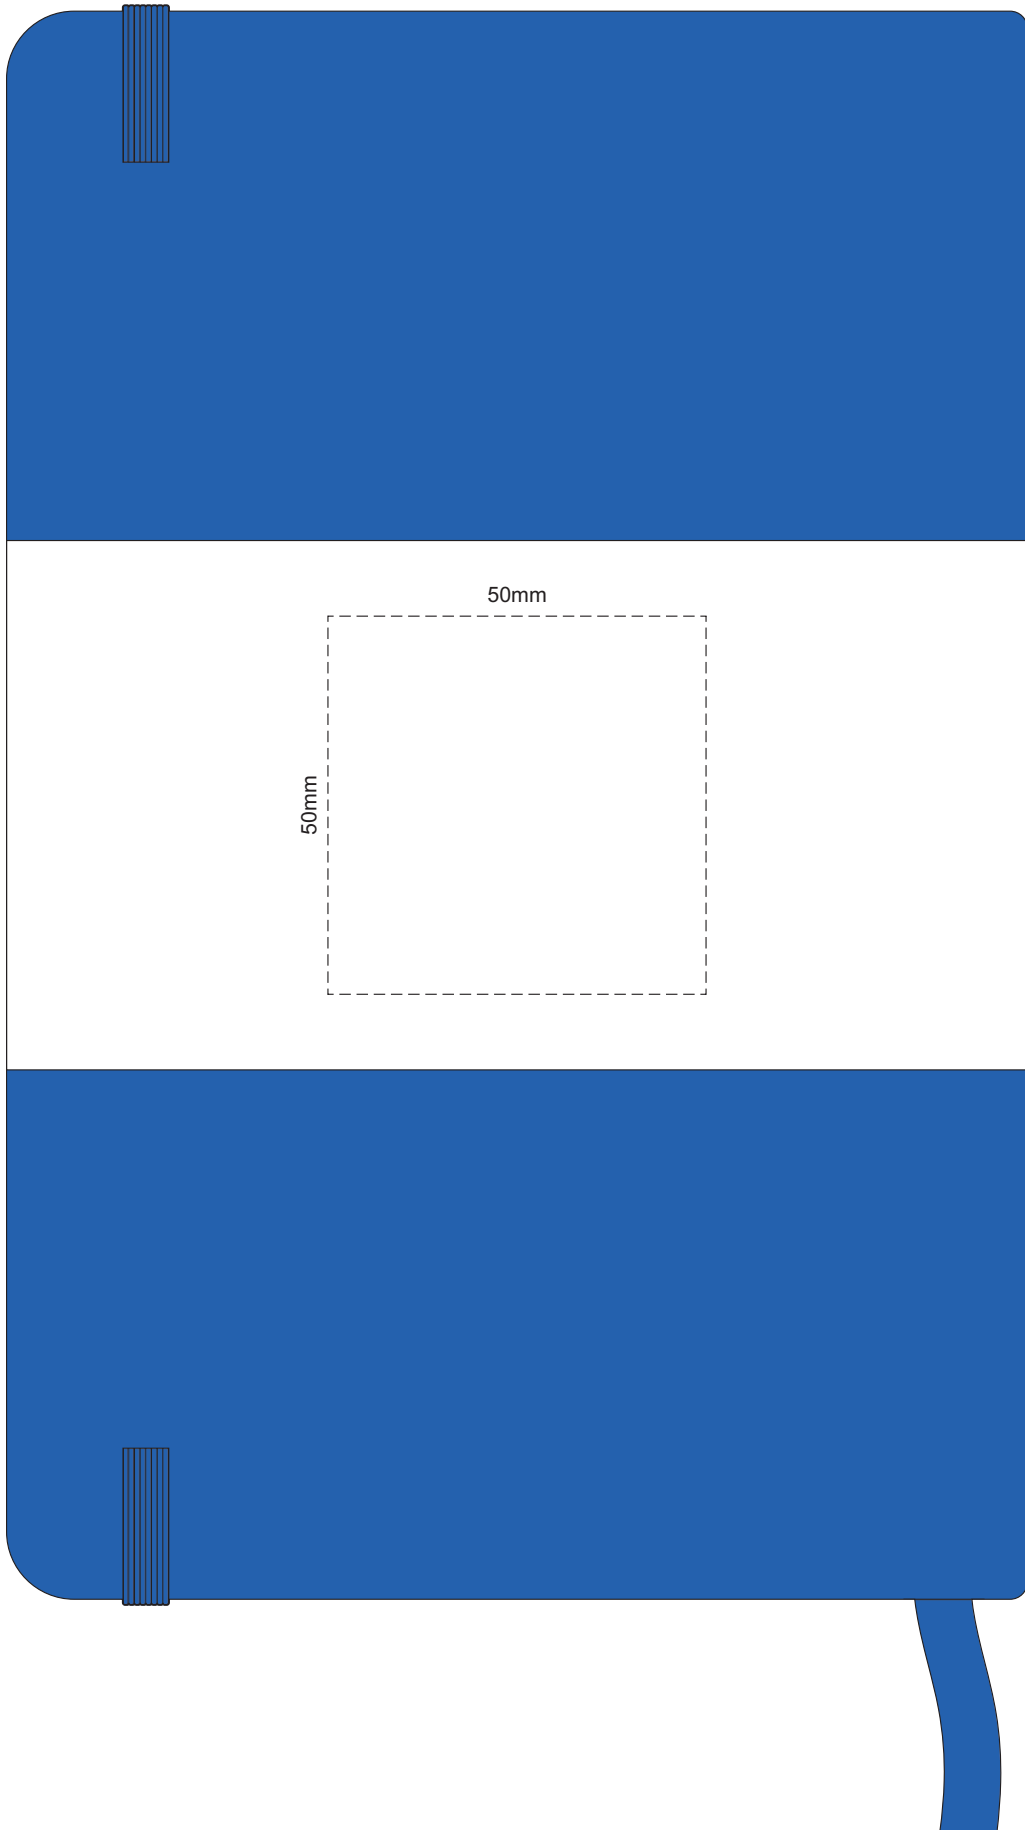

100% of Actual Size
Screen Print (one color)

 Engraves to Oxidised White

100% of Actual Size
Pad Print

100% of Actual Size
Pad Print BACK

100% of Actual Size
Direct Digital

100% of Actual Size
Foil Printing Front Cover
FRONT ONLY

Please note: Print area 70mm x 50mm is **moveable within the red dotted area**, the print area cannot be rotated. The printing will inherit the texture of the substrate which may affect the legibility of small text or appearance of fine detail.

-  Copper Foil Print Colour
-  Silver Foil Print Colour
-  Gold Foil Print Colour

70% of Actual Size
Digital Print - Belly Band Template

Artwork will be printed directly onto the product via CMYK printing (no white), colours will not be vibrant due to white ink not being available for this process

Green Line = Fold Lines when assembled on notebook

Blue Line = The SIGNIFICANT PRINT AREA

(Keep all critical images & text within this box)

Black Line = Maximum print area

Pink Line = Bleed off to here

25% of Actual Size