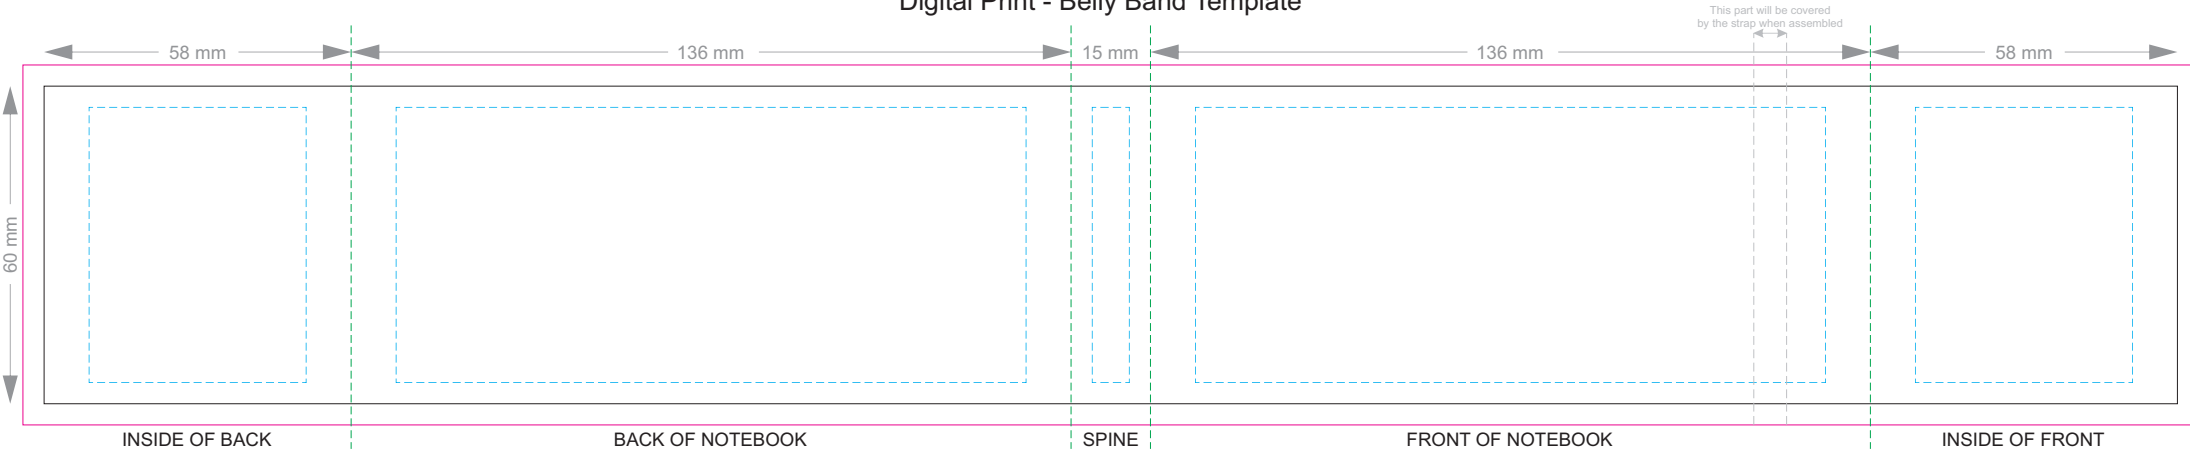

100% of Actual Size
Screen Print (one color)

 Engraves to Oxidised White

100% of Actual Size
Pad Print

100% of Actual Size
Pad Print BACK

100% of Actual Size
Direct Digital

100% of Actual Size
Foil Printing Front Cover
FRONT ONLY

Please note: Print area 70mm x 50mm is **moveable within the red dotted area**, the print area cannot be rotated. The printing will inherit the texture of the substrate which may affect the legibility of small text or appearance of fine detail.

-  Copper Foil Print Colour
-  Silver Foil Print Colour
-  Gold Foil Print Colour

70% of Actual Size
Digital Print - Belly Band Template

Artwork will be printed directly onto the product via CMYK printing (no white), colours will not be vibrant due to white ink not being available for this process

Green Line = Fold Lines when assembled on notebook

Blue Line = The SIGNIFICANT PRINT AREA

(Keep all critical images & text within this box)

Black Line = Maximum print area

Pink Line = Bleed off to here

25% of Actual Size