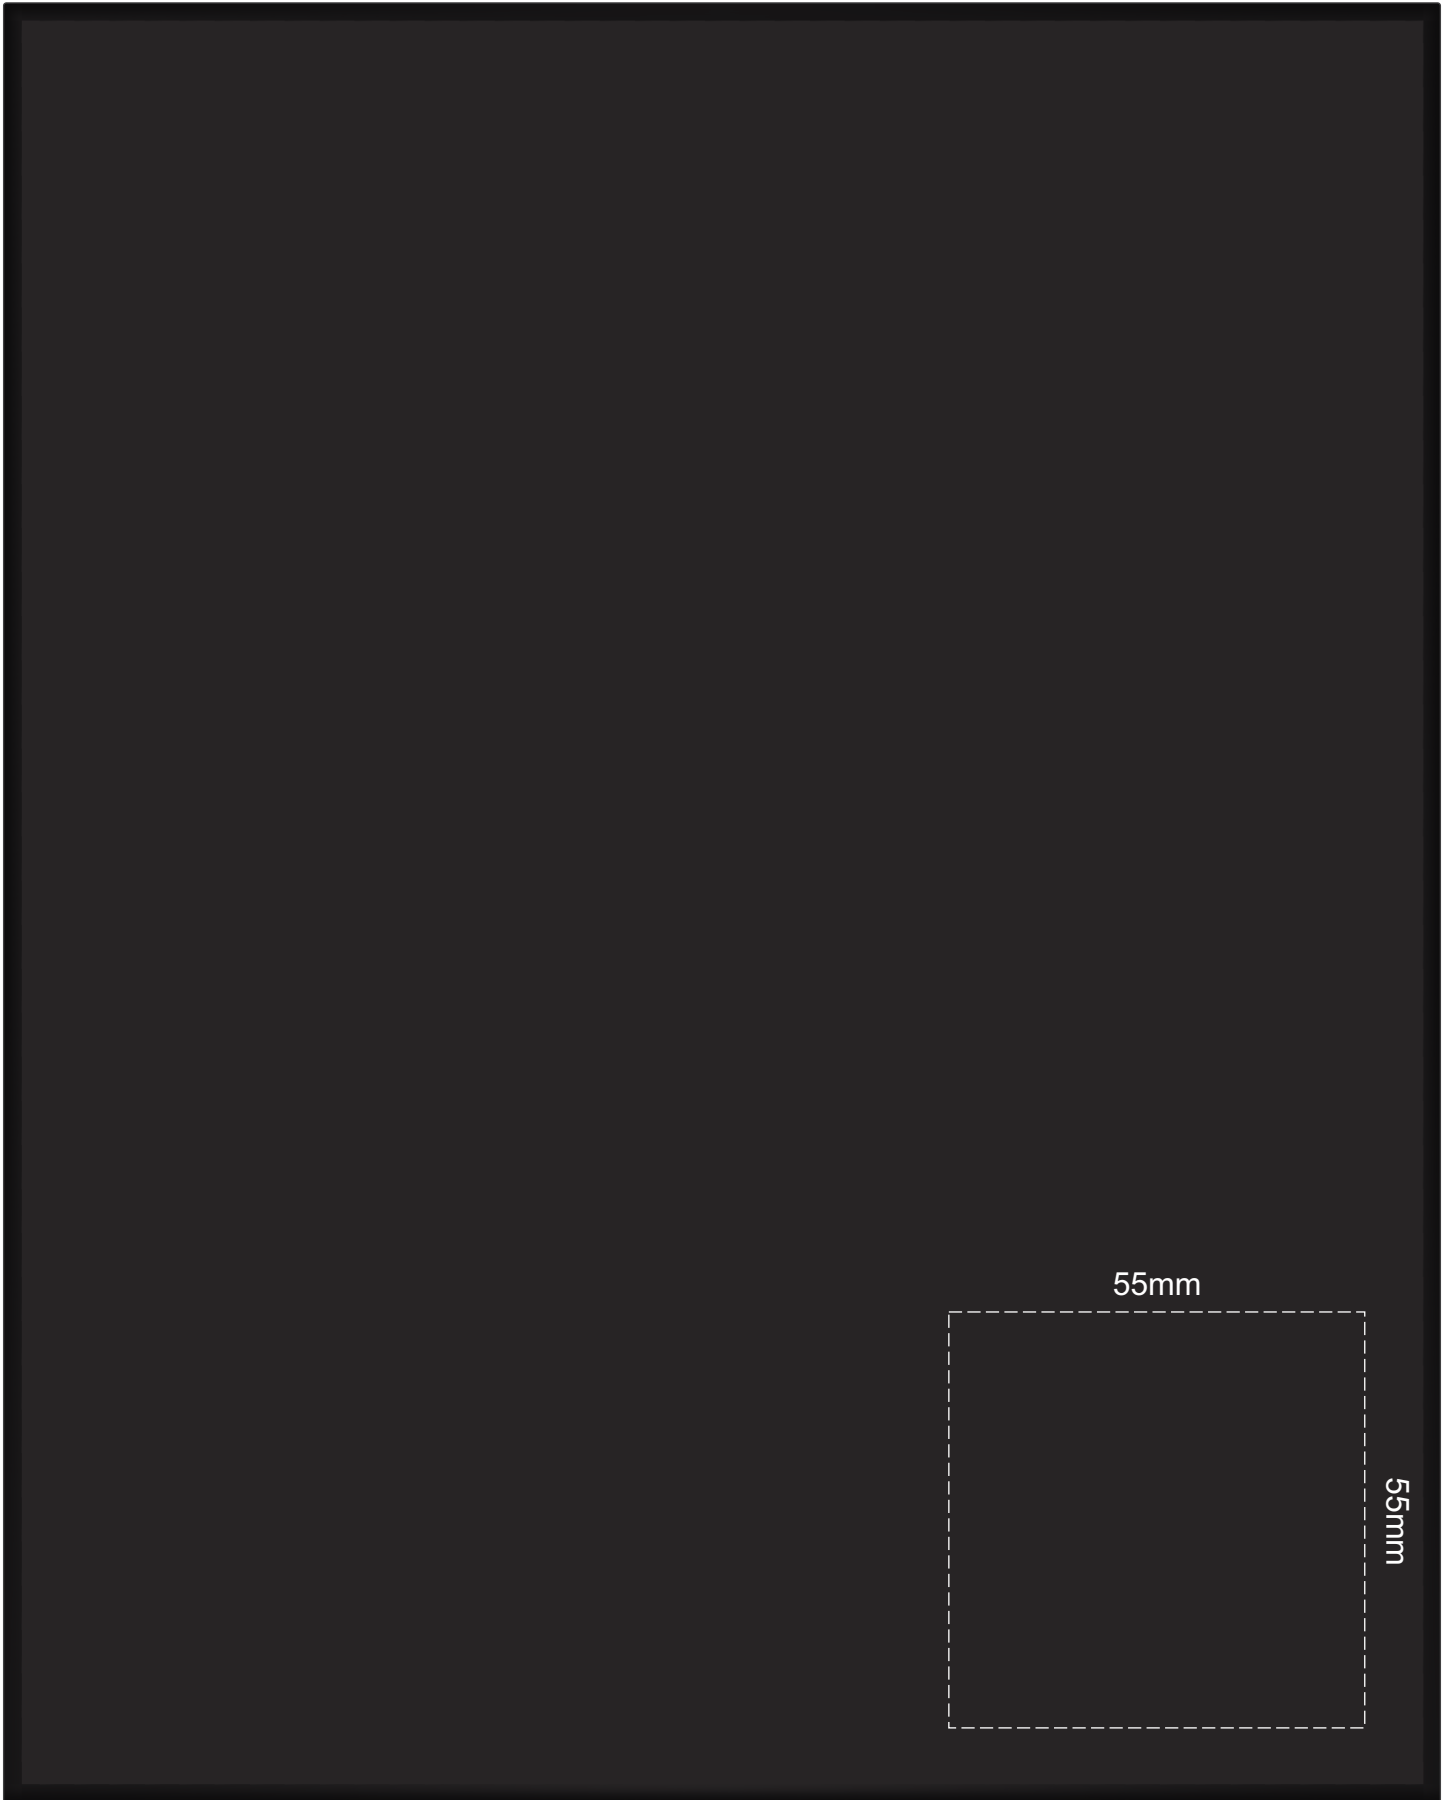

100% of Actual Size