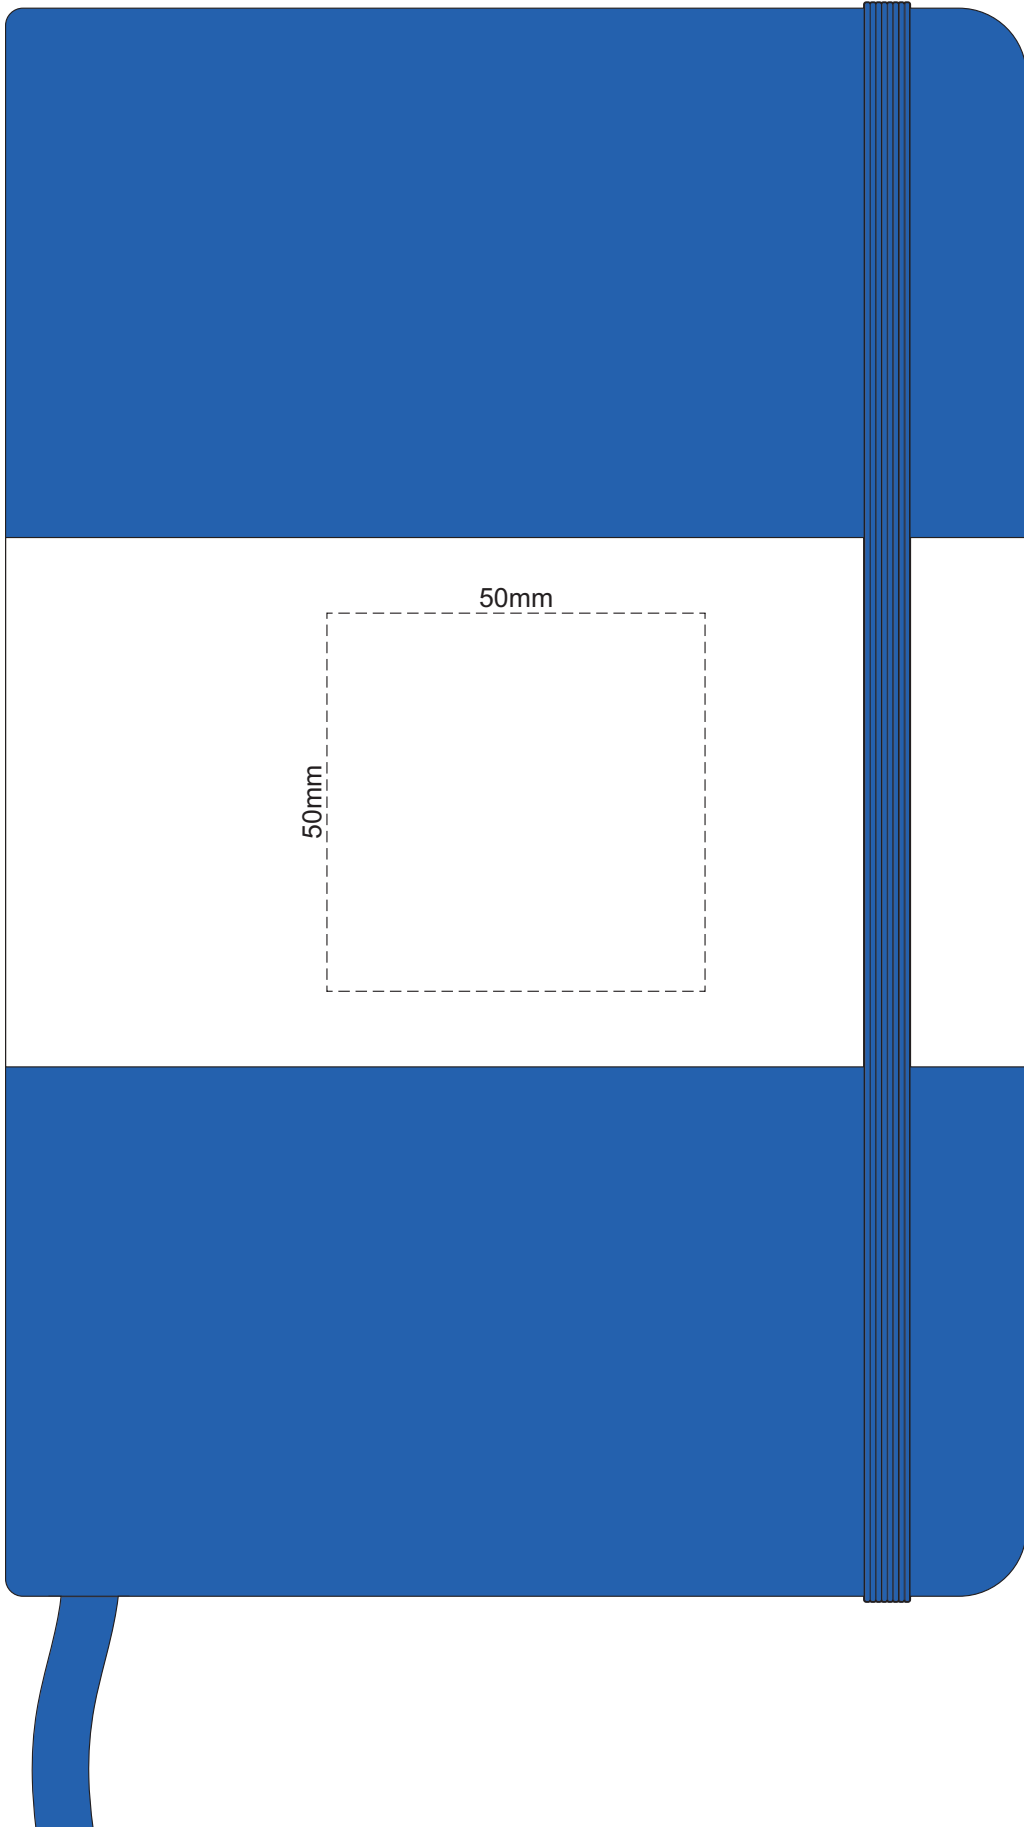

100% of Actual Size
Screen Print (one color)

 Engraves to Oxidised White

100% of Actual Size
Pad Print

100% of Actual Size
Pad Print BACK

100% of Actual Size
Direct Digital

100% of Actual Size
Foil Printing Front Cover
FRONT ONLY

Please note: Print area 70mm x 50mm is **moveable within the red dotted area**, the print area cannot be rotated. The printing will inherit the texture of the substrate which may affect the legibility of small text or appearance of fine detail.

-  Copper Foil Print Colour
-  Silver Foil Print Colour
-  Gold Foil Print Colour

70% of Actual Size
Digital Print - Belly Band Template

Artwork will be printed directly onto the product via CMYK printing (no white), colours will not be vibrant due to white ink not being available for this process

Green Line = Fold Lines when assembled on notebook

Blue Line = The SIGNIFICANT PRINT AREA

(Keep all critical images & text within this box)

Black Line = Maximum print area

Pink Line = Bleed off to here

25% of Actual Size