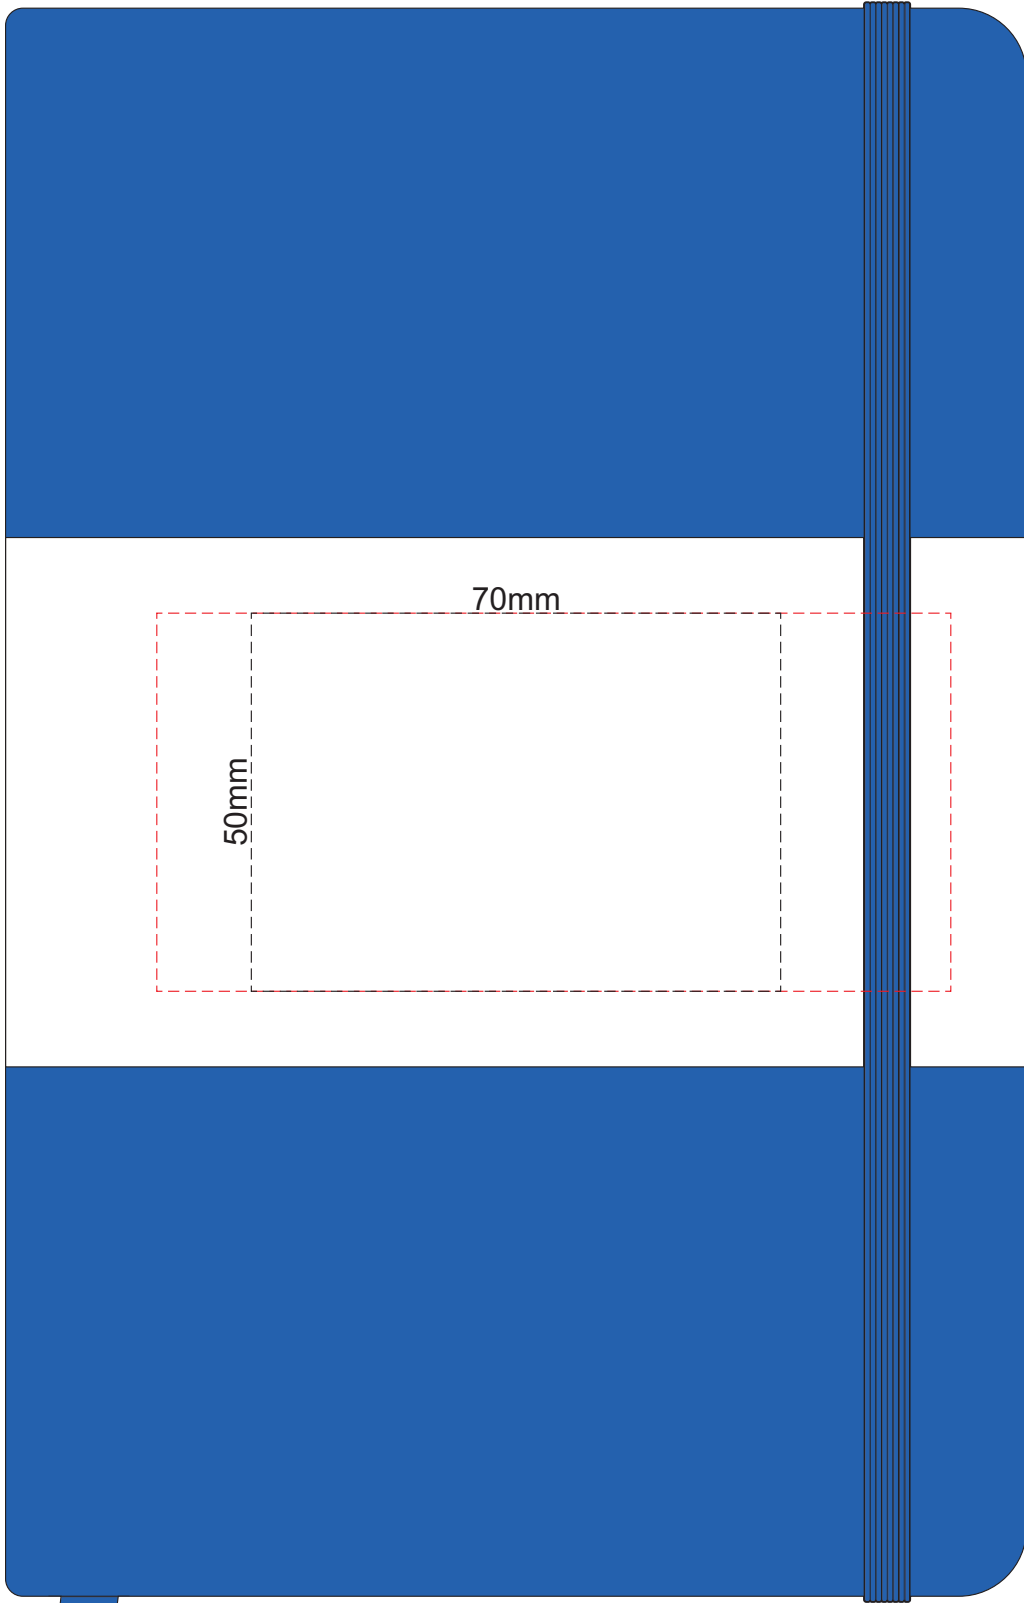

100% of Actual Size
Screen Print (one color)

 Engraves to Oxidised White

100% of Actual Size
Pad Print

100% of Actual Size
Pad Print BACK

100% of Actual Size
Direct Digital

100% of Actual Size
Foil Printing Front Cover
FRONT ONLY

Please note: Print area 70mm x 50mm is **moveable within the red dotted area**, the print area cannot be rotated. The printing will inherit the texture of the substrate which may affect the legibility of small text or appearance of fine detail.

-  Copper Foil Print Colour
-  Silver Foil Print Colour
-  Gold Foil Print Colour

70% of Actual Size
Digital Print - Belly Band Template

Artwork will be printed directly onto the product via CMYK printing (no white), colours will not be vibrant due to white ink not being available for this process

Green Line = Fold Lines when assembled on notebook

Blue Line = The SIGNIFICANT PRINT AREA

(Keep all critical images & text within this box)

Black Line = Maximum print area

Pink Line = Bleed off to here

25% of Actual Size