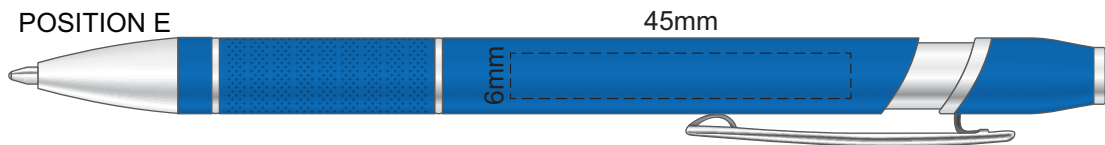

100% of Actual Size
Screen Print (one color)

 Engraves to Oxidised White

100% of Actual Size
Pad Print

100% of Actual Size
Pad Print BACK

100% of Actual Size
Direct Digital

100% of Actual Size
Foil Printing Front Cover
FRONT ONLY

Please note: Print area 70mm x 50mm is **moveable within the red dotted area**, the print area cannot be rotated. The printing will inherit the texture of the substrate which may affect the legibility of small text or appearance of fine detail.