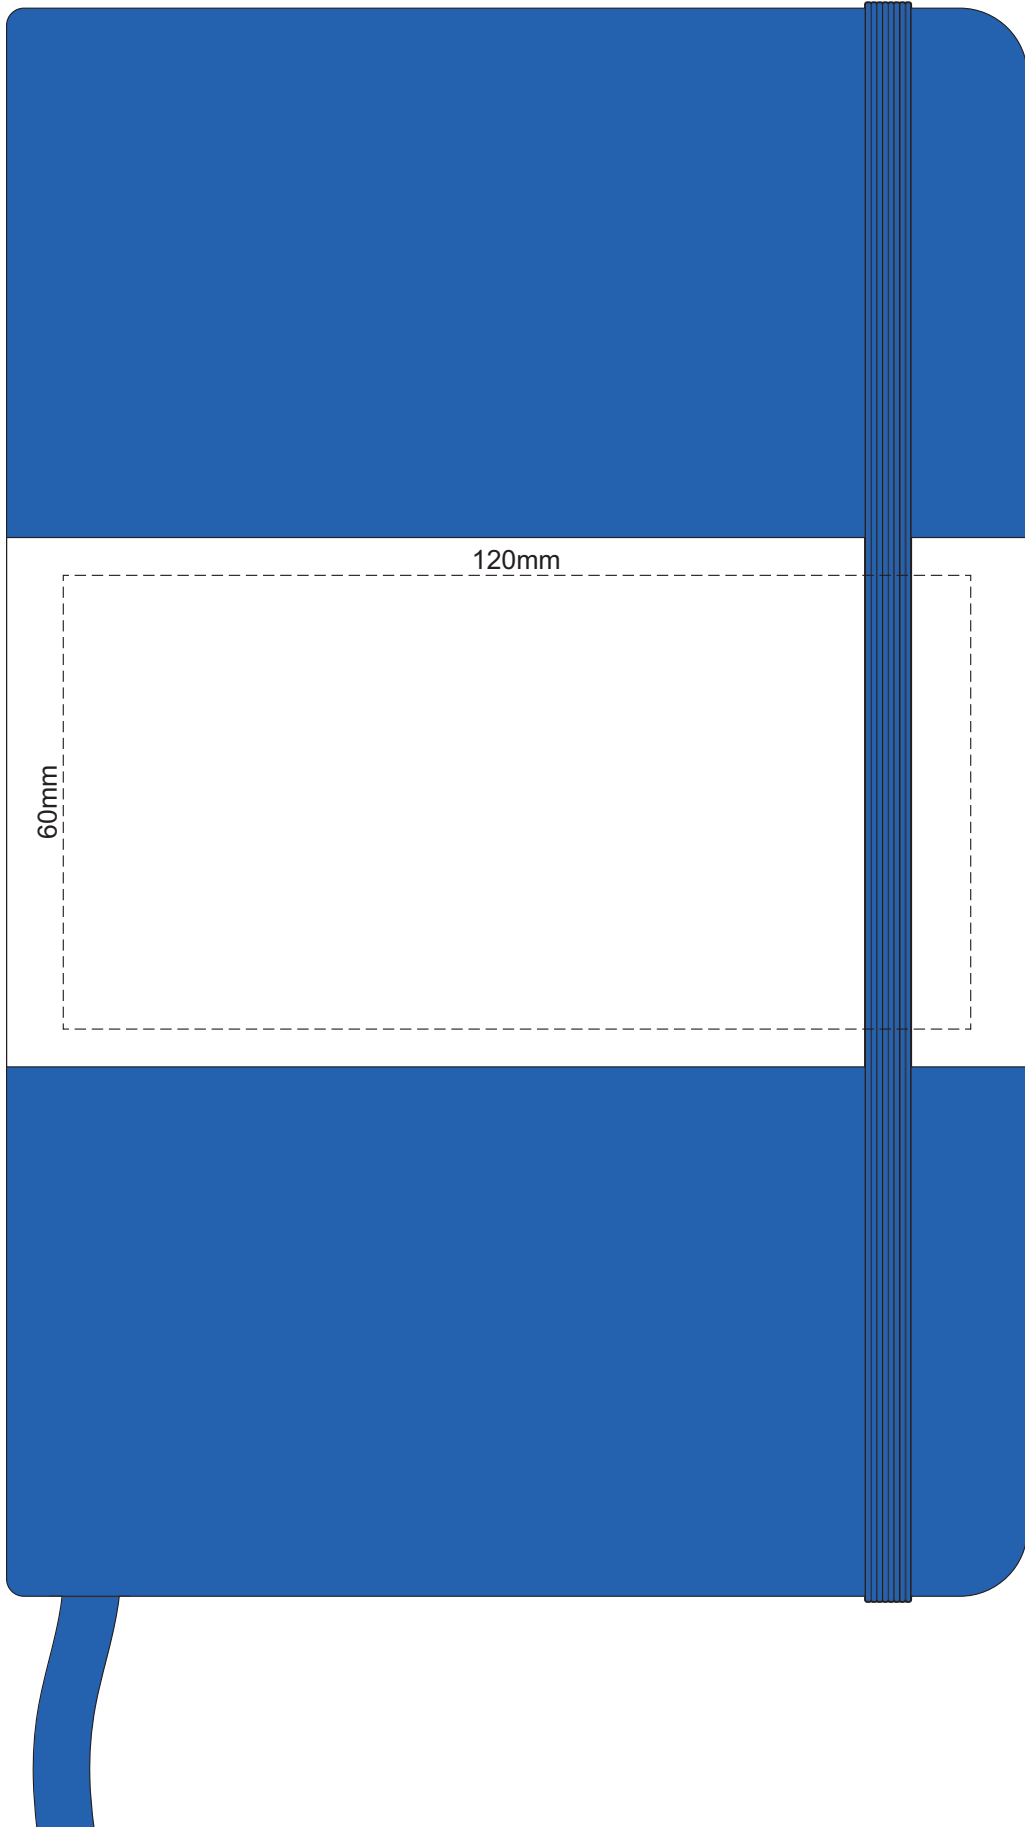

100% of Actual Size
Screen Print (one color)

 Engraves to Oxidised White

100% of Actual Size
Pad Print

100% of Actual Size
Pad Print BACK

100% of Actual Size
Direct Digital

100% of Actual Size
Foil Printing Front Cover
FRONT ONLY

Please note: Print area 70mm x 50mm is **moveable within the red dotted area**, the print area cannot be rotated. The printing will inherit the texture of the substrate which may affect the legibility of small text or appearance of fine detail.

-  Copper Foil Print Colour
-  Silver Foil Print Colour
-  Gold Foil Print Colour

70% of Actual Size
Digital Print - Belly Band Template

Artwork will be printed directly onto the product via CMYK printing (no white), colours will not be vibrant due to white ink not being available for this process

Green Line = Fold Lines when assembled on notebook

Blue Line = The SIGNIFICANT PRINT AREA

(Keep all critical images & text within this box)

Black Line = Maximum print area

Pink Line = Bleed off to here

25% of Actual Size