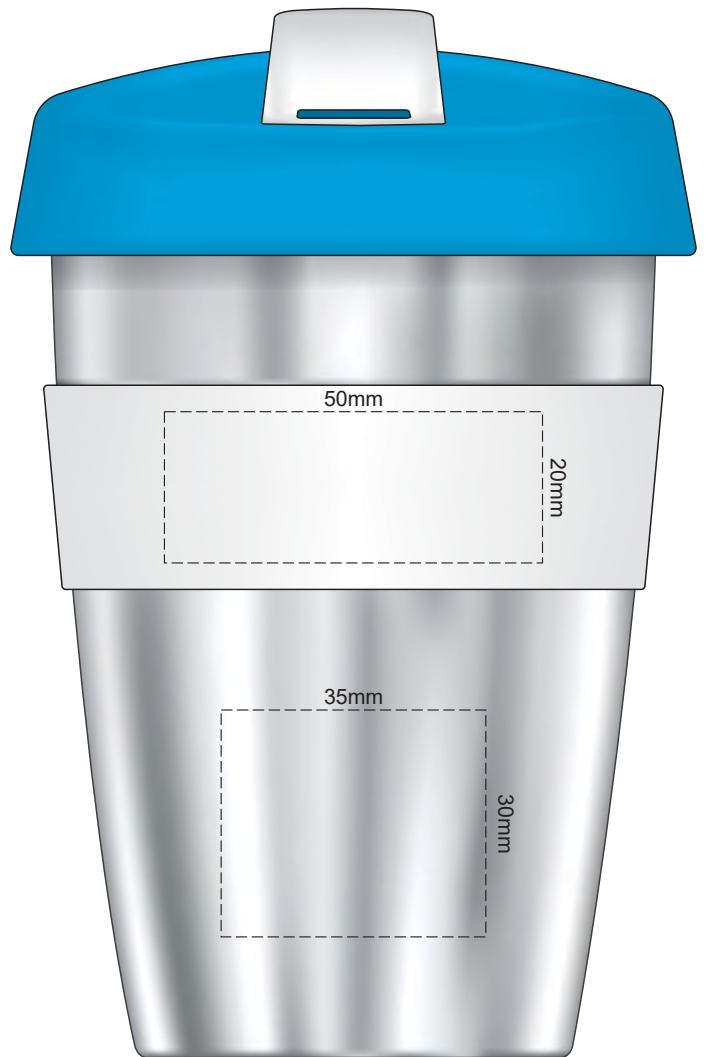

Flip & Lid Colour	Band Colour
White	White
Yellow	Yellow
Orange	Orange
Pink	Pink
Red	Red
Light Green	Light Green
Green	Green
Cyan	Cyan
Blue	Blue
Dark Blue	Dark Blue
Dark Grey	Dark Grey
Purple	Purple
Black	Black

100% of Actual Size  
Pad Print

100% of Actual Size  
Pad Print

SIDE 1

SIDE 2

Flip & Lid Colour	Band Colour
White	White
Yellow	Yellow
Orange	Orange
Pink	Pink
Red	Red
Light Green	Light Green
Dark Green	Dark Green
Cyan	Cyan
Blue	Blue
Dark Blue	Dark Blue
Purple	Purple
Grey	Grey

100% of Actual Size  
Screen Print (one colour)

100% of Actual Size  
Screen Print (one colour)  
Double Sided Template Front & Back

Red Line = Exact opposites of the product  
(centre artwork to the red line)

Flip & Lid Colour	Band Colour
Grey	Grey
White	White
Yellow	Yellow
Orange	Orange
Pink	Pink
Red	Red
Light Green	Light Green
Green	Green
Cyan	Cyan
Blue	Blue
Dark Blue	Dark Blue
Dark Purple	Dark Purple
Black	Black