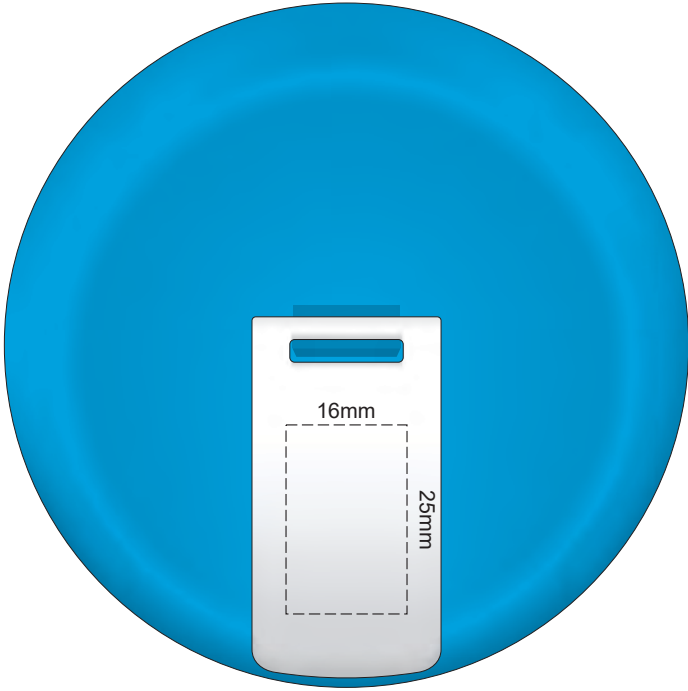

Flip & Lid Colour	Band Colour
White	White
Yellow	Yellow
Orange	Orange
Pink	Pink
Red	Red
Light Green	Light Green
Green	Green
Cyan	Cyan
Blue	Blue
Dark Blue	Dark Blue
Dark Grey	Dark Grey
Purple	Purple
Black	Black

100% of Actual Size  
Pad Print

100% of Actual Size  
Pad Print

SIDE 1

SIDE 2

Flip & Lid Colour	Band Colour
White	White
Yellow	Yellow
Orange	Orange
Pink	Pink
Red	Red
Light Green	Light Green
Dark Green	Dark Green
Cyan	Cyan
Blue	Blue
Dark Blue	Dark Blue
Purple	Purple
Grey	Grey

100% of Actual Size  
Screen Print (one colour)

100% of Actual Size  
Screen Print (one colour)  
Double Sided Template Front & Back

Red Line = Exact opposites of the product  
(centre artwork to the red line)

Flip & Lid Colour	Band Colour
Grey	Grey
White	White
Yellow	Yellow
Orange	Orange
Pink	Pink
Red	Red
Light Green	Light Green
Green	Green
Cyan	Cyan
Blue	Blue
Dark Blue	Dark Blue
Dark Purple	Dark Purple
Black	Black