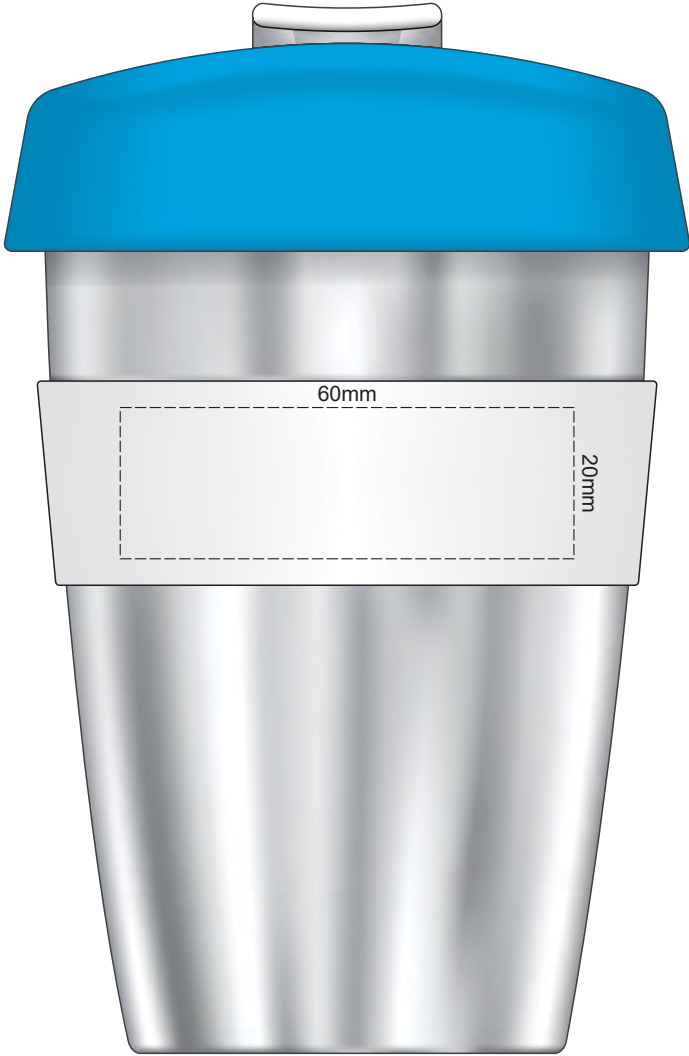

100% of Actual Size  
Pad Print

100% of Actual Size  
Pad Print

SIDE 1

SIDE 2

Flip & Lid Colour	Band Colour
White	White
Yellow	Yellow
Orange	Orange
Pink	Pink
Red	Red
Light Green	Light Green
Dark Green	Dark Green
Cyan	Cyan
Blue	Blue
Dark Blue	Dark Blue
Purple	Purple
Grey	Grey

100% of Actual Size  
Screen Print (one colour)

100% of Actual Size  
Screen Print (one colour)  
Double Sided Template Front & Back

Red Line = Exact opposites of the product  
(centre artwork to the red line)

Flip & Lid Colour	Band Colour
Grey	Grey
White	White
Yellow	Yellow
Orange	Orange
Pink	Pink
Red	Red
Light Green	Light Green
Green	Green
Cyan	Cyan
Blue	Blue
Dark Blue	Dark Blue
Dark Purple	Dark Purple
Black	Black

100% of Actual Size  
Silicone Digital Print  
Debossed

SIDE 1

SIDE 2

100% of Actual Size  
Digital Packaging Print  
FRONT

Artwork will be printed directly onto the product via CMYK printing (no white),  
colours will not be vibrant due to white ink not being available for this process.