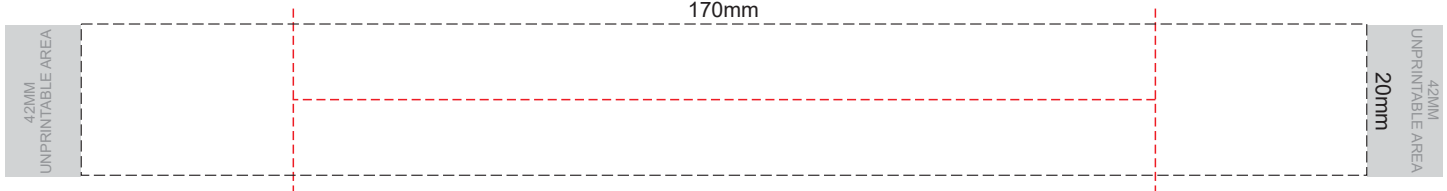

100% of Actual Size  
Pad Print

100% of Actual Size  
Pad Print

SIDE 1

SIDE 2

Flip & Lid Colour	Band Colour
White	White
Yellow	Yellow
Orange	Orange
Pink	Pink
Red	Red
Light Green	Light Green
Dark Green	Dark Green
Cyan	Cyan
Blue	Blue
Dark Blue	Dark Blue
Purple	Purple
Grey	Grey

100% of Actual Size  
Screen Print (one colour)

100% of Actual Size  
Screen Print (one colour)  
Double Sided Template Front & Back

Red Line = Exact opposites of the product  
(centre artwork to the red line)