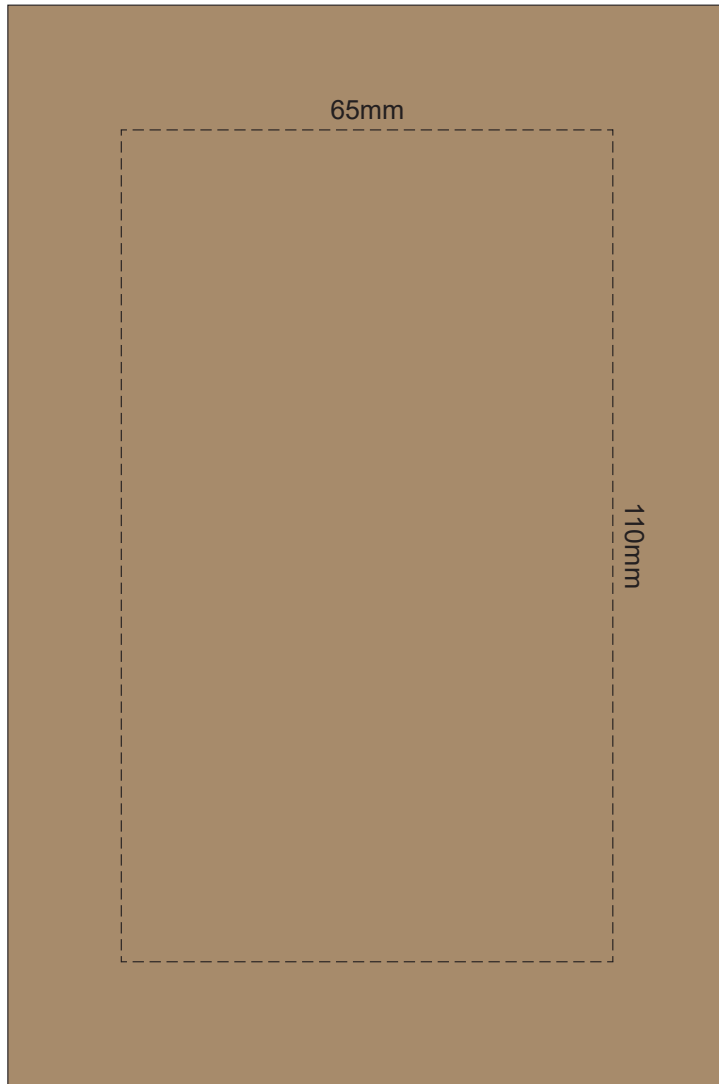

100% of Actual Size  
Pad Print

100% of Actual Size  
Pad Print

SIDE 1

SIDE 2

Flip & Lid Colour	Band Colour
White	White
Yellow	Yellow
Orange	Orange
Pink	Pink
Red	Red
Light Green	Light Green
Dark Green	Dark Green
Cyan	Cyan
Blue	Blue
Dark Blue	Dark Blue
Purple	Purple
Grey	Grey

100% of Actual Size  
Screen Print (one colour)

100% of Actual Size  
Screen Print (one colour)  
Double Sided Template Front & Back

Red Line = Exact opposites of the product  
(centre artwork to the red line)

100% of Actual Size  
Silicone Digital Print  
Debossed

SIDE 1

SIDE 2

100% of Actual Size  
Digital Packaging Print  
FRONT

Artwork will be printed directly onto the product via CMYK printing (no white),  
colours will not be vibrant due to white ink not being available for this process.