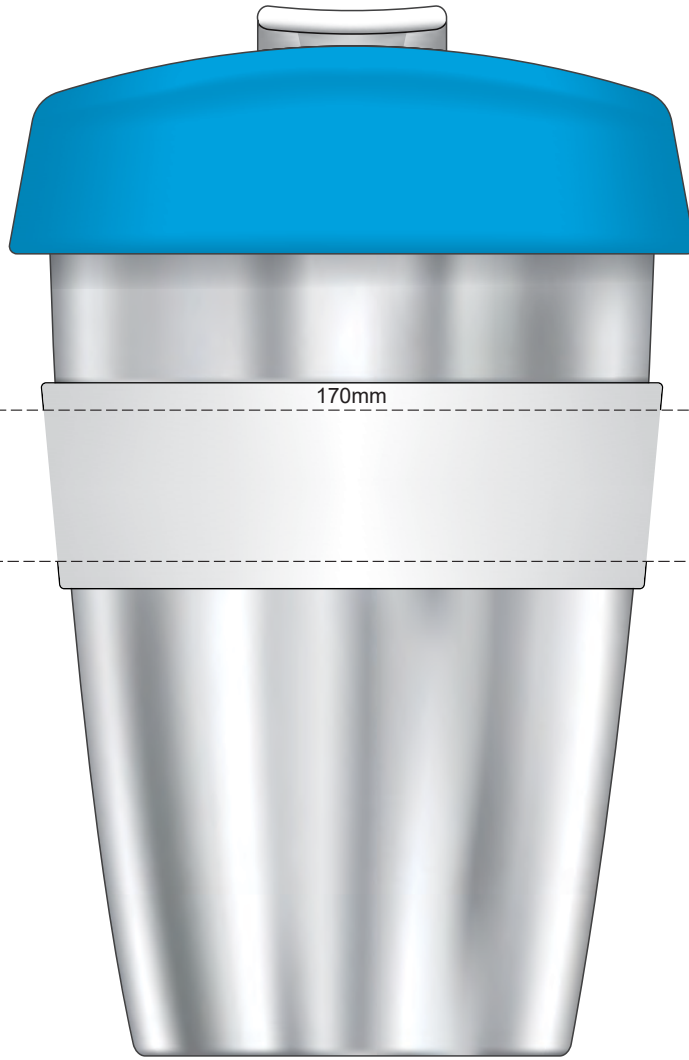

100% of Actual Size  
Pad Print

100% of Actual Size  
Pad Print

SIDE 1

SIDE 2

Flip & Lid Colour	Band Colour
White	White
Yellow	Yellow
Orange	Orange
Pink	Pink
Red	Red
Light Green	Light Green
Dark Green	Dark Green
Cyan	Cyan
Blue	Blue
Dark Blue	Dark Blue
Purple	Purple
Grey	Grey

100% of Actual Size  
Screen Print (one colour)

100% of Actual Size  
Screen Print (one colour)  
Double Sided Template Front & Back

Red Line = Exact opposites of the product  
(centre artwork to the red line)

Flip & Lid Colour	Band Colour
Grey	Grey
White	White
Yellow	Yellow
Orange	Orange
Pink	Pink
Red	Red
Light Green	Light Green
Green	Green
Cyan	Cyan
Blue	Blue
Dark Blue	Dark Blue
Dark Purple	Dark Purple
Black	Black