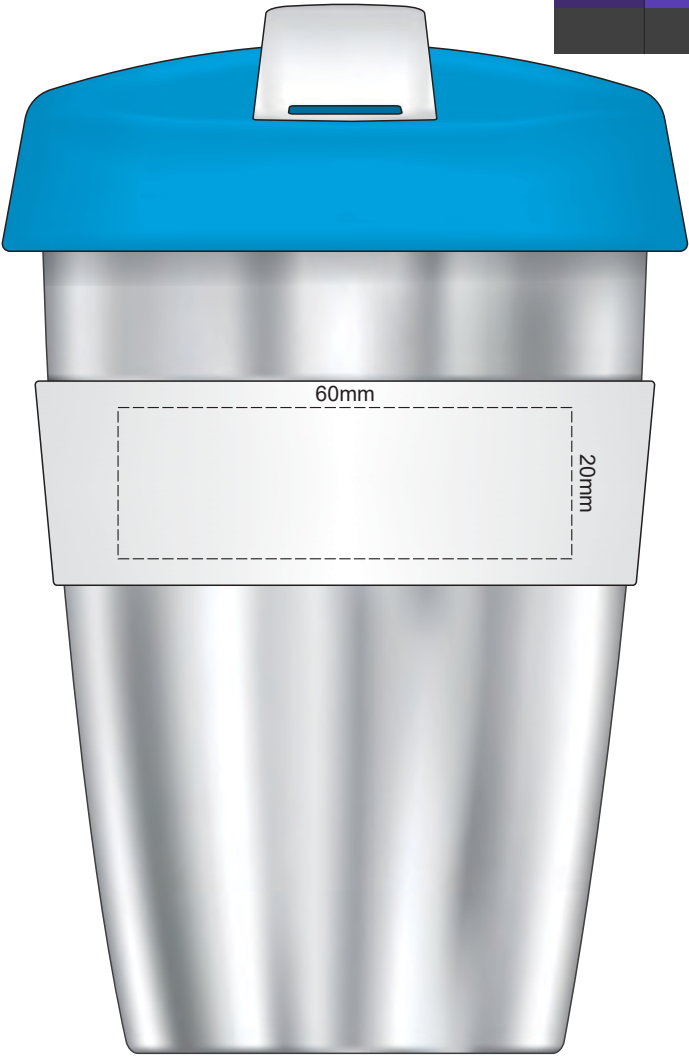

100% of Actual Size  
Pad Print

100% of Actual Size  
Pad Print

SIDE 1

SIDE 2

Flip & Lid Colour	Band Colour
White	White
Yellow	Yellow
Orange	Orange
Pink	Pink
Red	Red
Light Green	Light Green
Dark Green	Dark Green
Cyan	Cyan
Blue	Blue
Dark Blue	Dark Blue
Purple	Purple
Grey	Grey

100% of Actual Size  
Screen Print (one colour)

100% of Actual Size  
Screen Print (one colour)  
Double Sided Template Front & Back

Red Line = Exact opposites of the product  
(centre artwork to the red line)

Flip & Lid Colour	Band Colour
Grey	Grey
White	White
Yellow	Yellow
Orange	Orange
Pink	Pink
Red	Red
Light Green	Light Green
Green	Green
Cyan	Cyan
Blue	Blue
Dark Blue	Dark Blue
Dark Purple	Dark Purple
Black	Black

100% of Actual Size  
Silicone Digital Print  
Debossed

SIDE 1

SIDE 2

100% of Actual Size  
Digital Packaging Print  
FRONT

Artwork will be printed directly onto the product via CMYK printing (no white),  
colours will not be vibrant due to white ink not being available for this process.