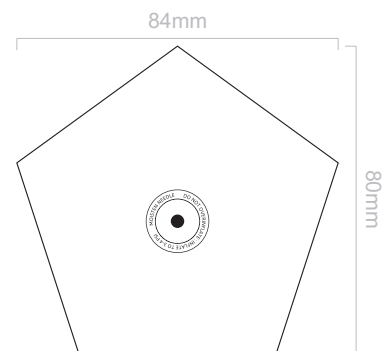

70% of Approximate Size
Screen print

SIDE 1

SIDE 2

APPROXIMATE PANEL SIZE
WITH INFLATION DETAILS
NOT TO SIZE

BRANDING SPECIFICATION - Soccer Ball Mini - 117253

The design template can be customised to the required PMS colour.

All 12 panels are printable - 1 panel will have the valve.

Inflation Details can be positioned anywhere on the product and is also fully custom such as the size, font and colour. *(to avoid additional print costs, we recommend using existing colours from the artwork).*