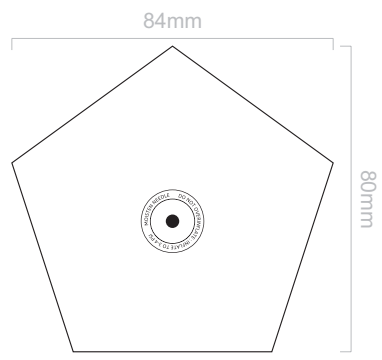

70% of Approximate Size
Screen print

SIDE 1

SIDE 2

APPROXIMATE PANEL SIZE
WITH INFLATION DETAILS
NOT TO SIZE

BRANDING SPECIFICATION - Soccer Ball Mini - 117253

The design template can be customised to the required PMS colour.
All 12 panels are printable - 1 panel will have the valve.
Inflation Details can be positioned anywhere on the product and is also fully custom such as the size, font and colour. *(to avoid additional print costs, we recommend using existing colours from the artwork).*

70% of Approximate Size
Screen print

SIDE 1

SIDE 2

APPROXIMATE PANEL SIZE
WITH INFLATION DETAILS
NOT TO SIZE

BRANDING SPECIFICATION - Soccer Ball Mini - 117253

The design template can be customised to the required PMS colour.