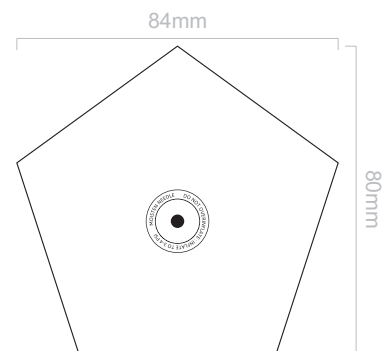

70% of Approximate Size
Screen print

SIDE 1

SIDE 2

APPROXIMATE PANEL SIZE
WITH INFLATION DETAILS
NOT TO SIZE

BRANDING SPECIFICATION - Soccer Ball Mini - 117253

The design template can be customised to the required PMS colour.
All 12 panels are printable - 1 panel will have the valve.
Inflation Details can be positioned anywhere on the product and is also fully custom such as the size, font and colour. *(to avoid additional print costs, we recommend using existing colours from the artwork).*

70% of Approximate Size
Screen print

SIDE 1

SIDE 2

APPROXIMATE PANEL SIZE
WITH INFLATION DETAILS
NOT TO SIZE

BRANDING SPECIFICATION - Soccer Ball Mini - 117253

The design template can be customised to the required PMS colour.