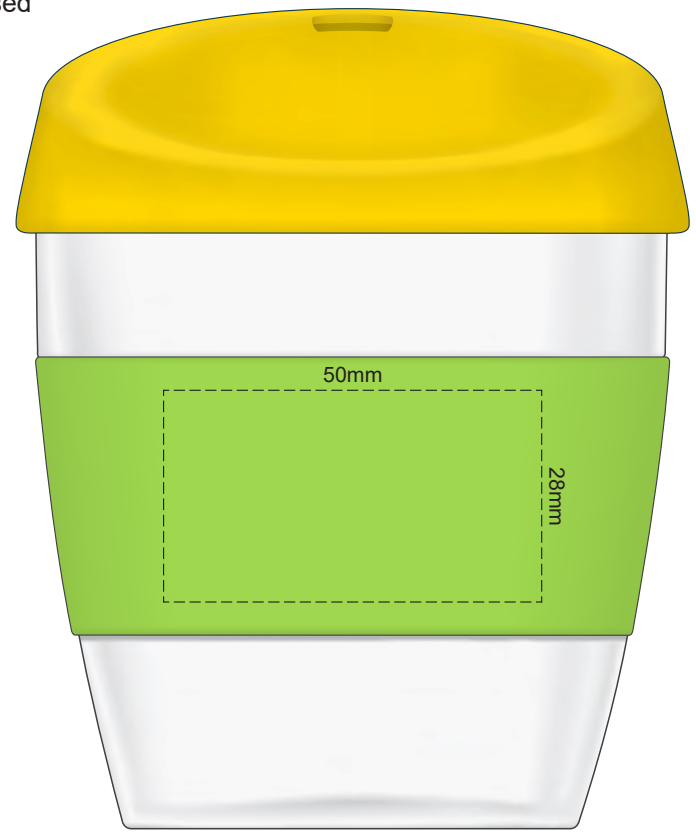

Lid Band

100% of Actual Size
Pad Print

SIDE 1

SIDE 2

Lid Band

100% of Actual Size
Silicone Digital Print
Debossed

SIDE 1

SIDE 2

Lid Band

100% of Actual Size
Screen Print (one colour)

100% of Actual Size
Screen Print (one colour)
Double sided template Front & Back

Red Line = Exact opposites of the product
(centre artwork to the red line)