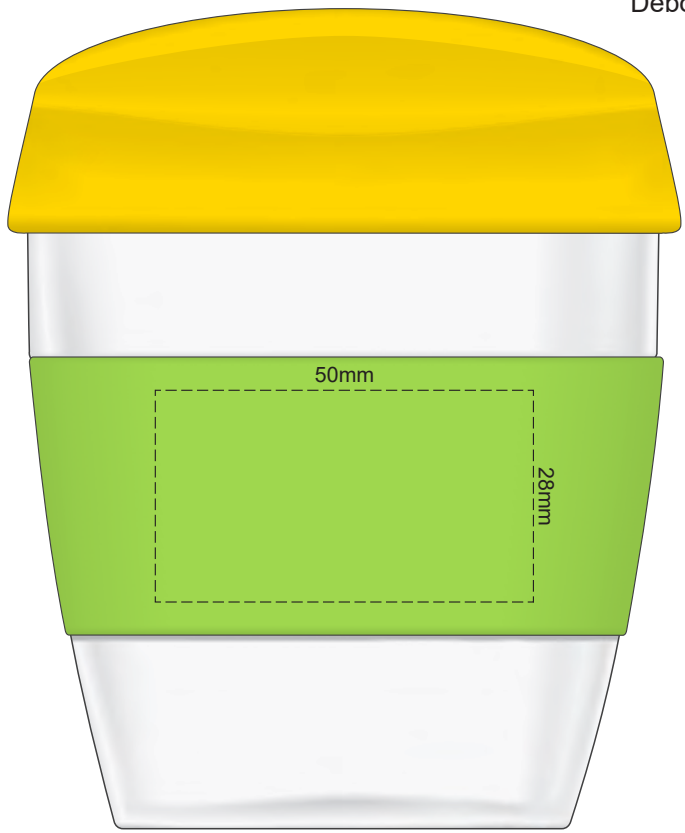

Lid Band

100% of Actual Size
Pad Print

SIDE 1

SIDE 2

Lid Band

100% of Actual Size
Silicone Digital Print
Debossed

SIDE 1

SIDE 2

Lid Band

100% of Actual Size
Screen Print (one colour)

100% of Actual Size
Screen Print (one colour)
Double sided template Front & Back

Red Line = Exact opposites of the product
(centre artwork to the red line)