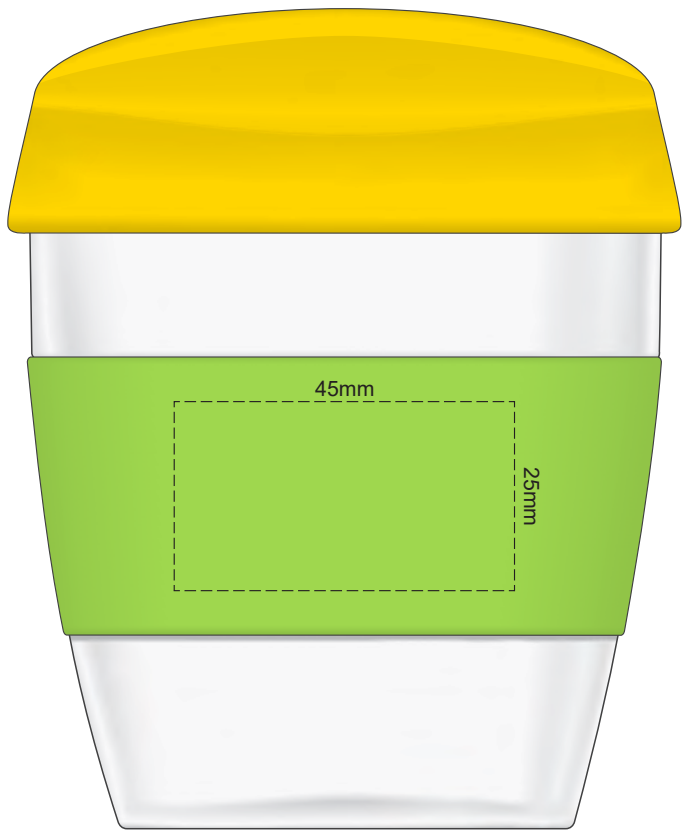

Lid Band

100% of Actual Size
Pad Print

SIDE 1

SIDE 2

Lid Band

100% of Actual Size
Silicone Digital Print
Debossed

SIDE 1

SIDE 2

Lid Band

100% of Actual Size
Screen Print (one colour)

100% of Actual Size
Screen Print (one colour)
Double sided template Front & Back

Red Line = Exact opposites of the product
(centre artwork to the red line)