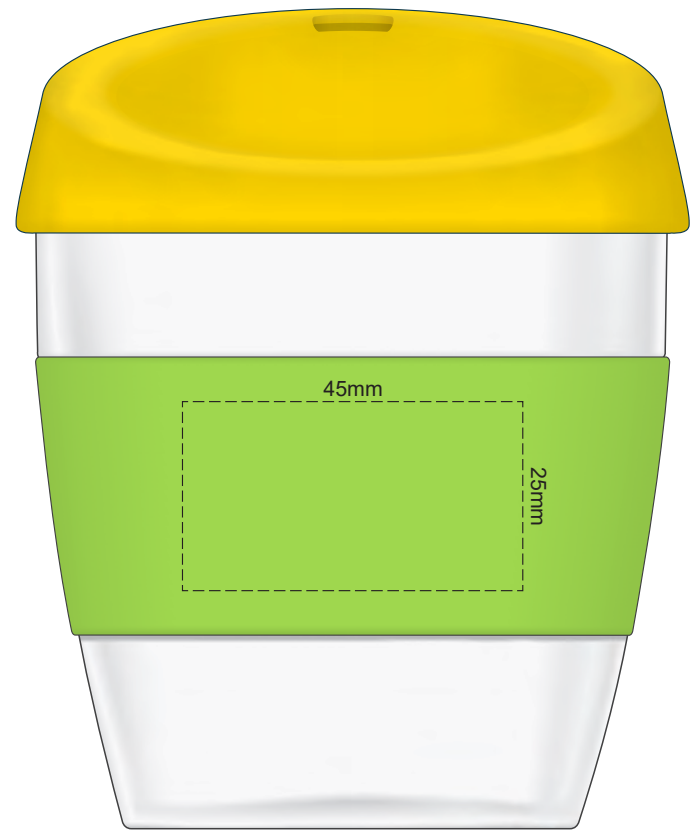

Lid Band

100% of Actual Size
Pad Print

SIDE 1

SIDE 2

Lid Band

100% of Actual Size
Silicone Digital Print
Debossed

SIDE 1

SIDE 2

Lid Band

100% of Actual Size
Screen Print (one colour)

100% of Actual Size
Screen Print (one colour)
Double sided template Front & Back

Red Line = Exact opposites of the product
(centre artwork to the red line)